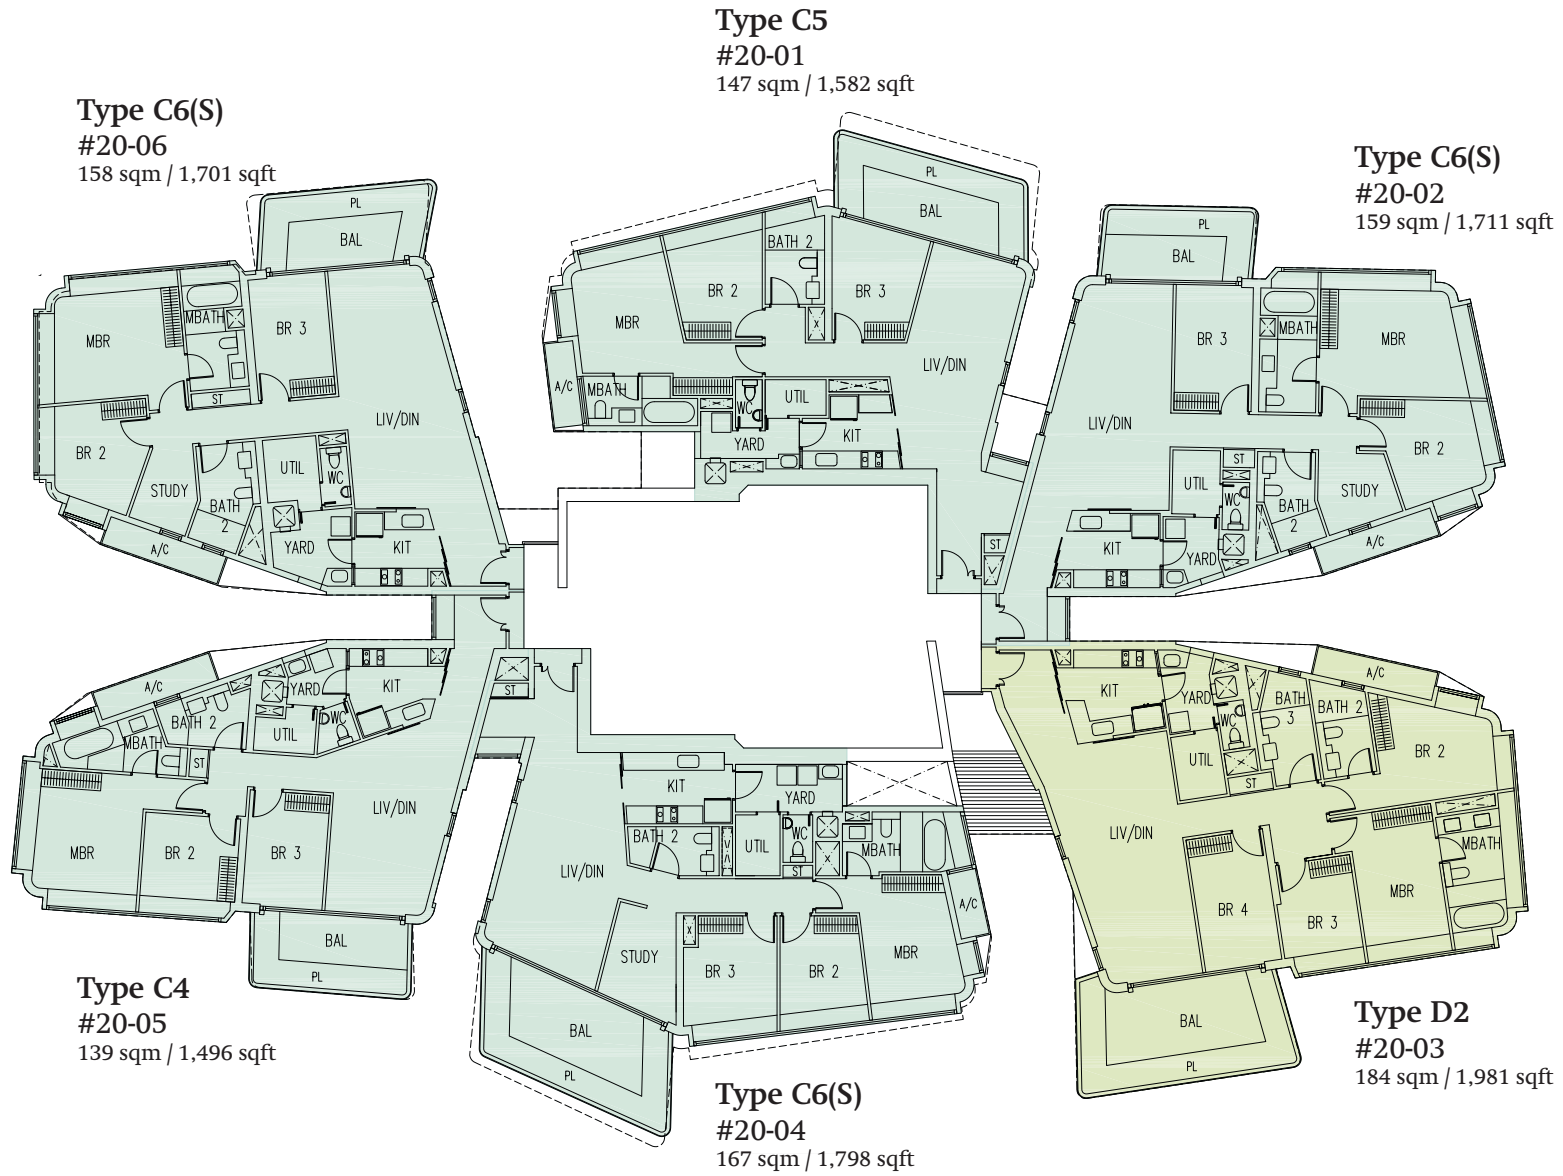

**Type GH2  
#01-06  
607 sqm / 6,534 sqft**

**Type GH2  
#01-05  
607 sqm / 6,534 sqft**

**Type GH2  
#01-02  
456 sqm / 4,908 sqft**

**Type GH2  
#01-03  
455 sqm / 4,898 sqft**

**BLOCK 3  
1ST STOREY PLAN**

#18-03

184 sqm / 1,981 sqft

**BLOCK 3  
19TH STOREY PLAN**

LEGEND

TYPE A	1 Bedroom + Study	TYPE D	4 Bedrooms
TYPE B	2 Bedrooms / 2 Bedrooms + Study	TYPE GH	4 Bedrooms Garden House
TYPE C	3 Bedrooms / 3 Bedrooms + Study	TYPE PH	4 Bedrooms Penthouse

**BLOCK 3  
20TH STOREY PLAN**

LEGEND

TYPE A	1 Bedroom + Study	TYPE D	4 Bedrooms
TYPE B	2 Bedrooms / 2 Bedrooms + Study	TYPE GH	4 Bedrooms Garden House
TYPE C	3 Bedrooms / 3 Bedrooms + Study	TYPE PH	4 Bedrooms Penthouse