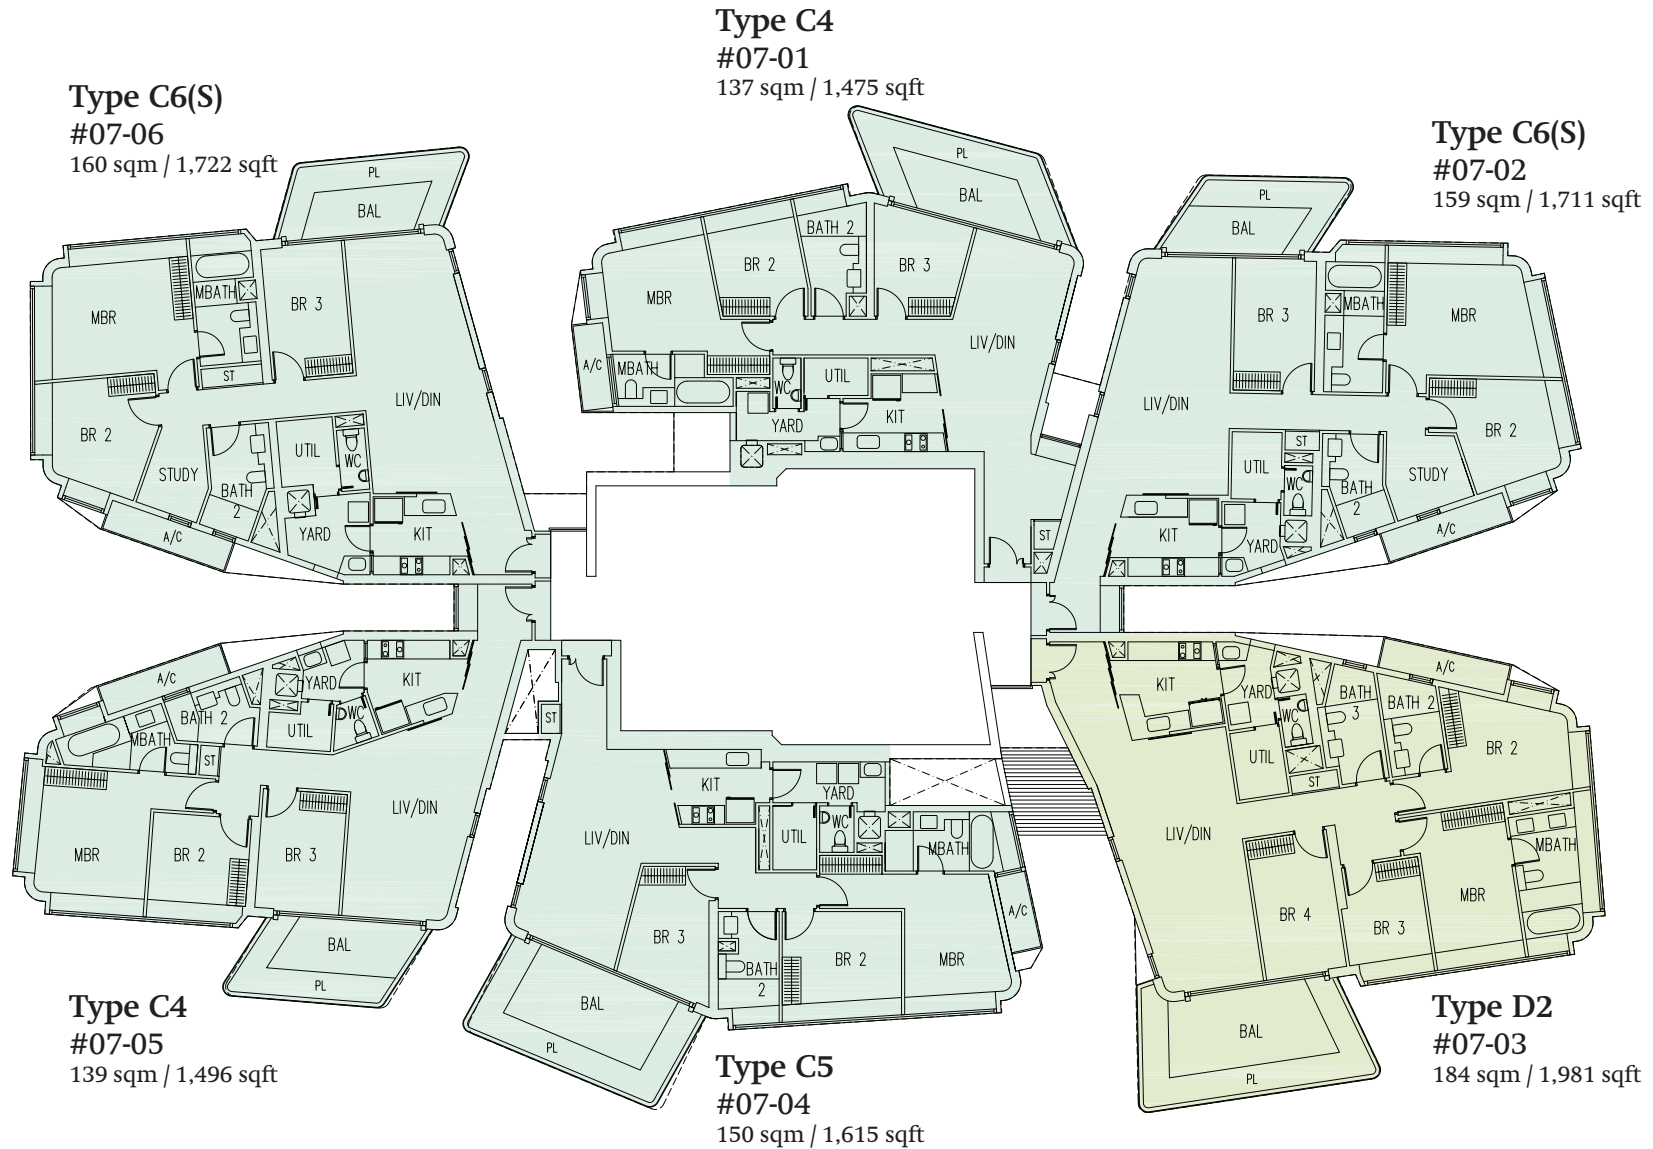

**Type C6(S)**  
#05-03  
164 sqm / 1,765 sqft

**BLOCK 3  
6TH STOREY PLAN**

LEGEND

TYPE A	1 Bedroom + Study	TYPE D	4 Bedrooms
TYPE B	2 Bedrooms / 2 Bedrooms + Study	TYPE GH	4 Bedrooms Garden House
TYPE C	3 Bedrooms / 3 Bedrooms + Study	TYPE PH	4 Bedrooms Penthouse

**BLOCK 3  
7TH STOREY PLAN**

LEGEND

TYPE A	1 Bedroom + Study	TYPE D	4 Bedrooms
TYPE B	2 Bedrooms / 2 Bedrooms + Study	TYPE GH	4 Bedrooms Garden House
TYPE C	3 Bedrooms / 3 Bedrooms + Study	TYPE PH	4 Bedrooms Penthouse