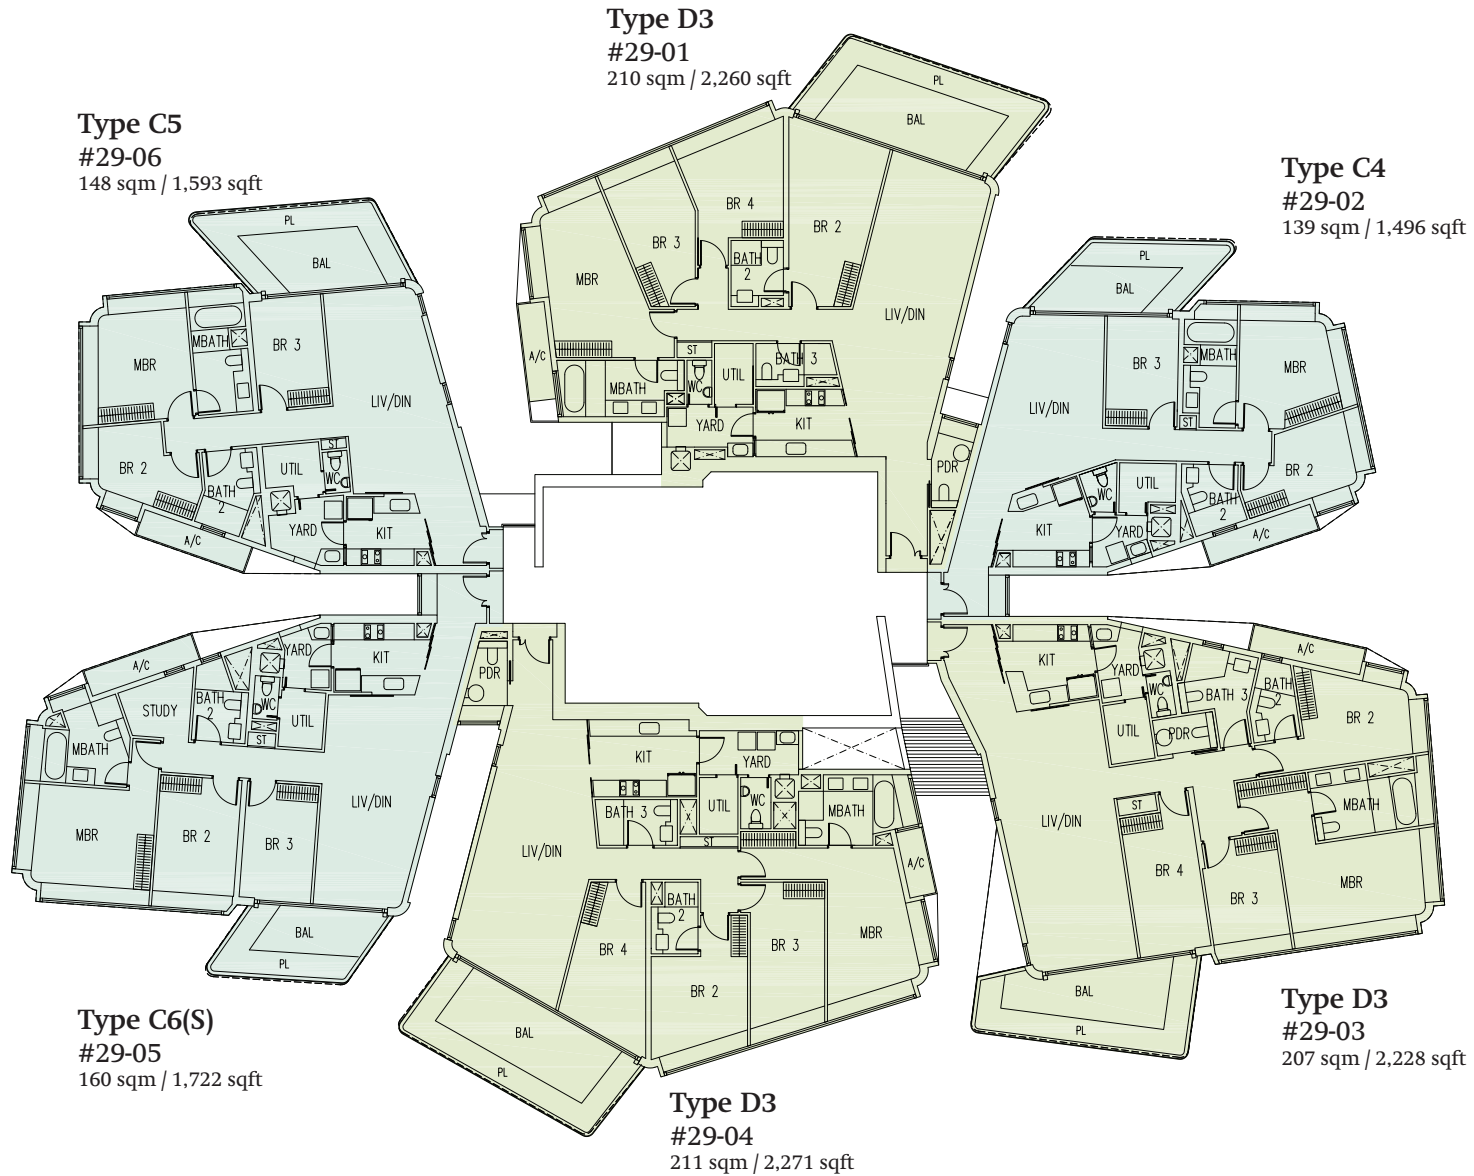

**BLOCK 3
29TH STOREY PLAN**

LEGEND

TYPE A	1 Bedroom + Study	TYPE D	4 Bedrooms
TYPE B	2 Bedrooms / 2 Bedrooms + Study	TYPE GH	4 Bedrooms Garden House
TYPE C	3 Bedrooms / 3 Bedrooms + Study	TYPE PH	4 Bedrooms Penthouse