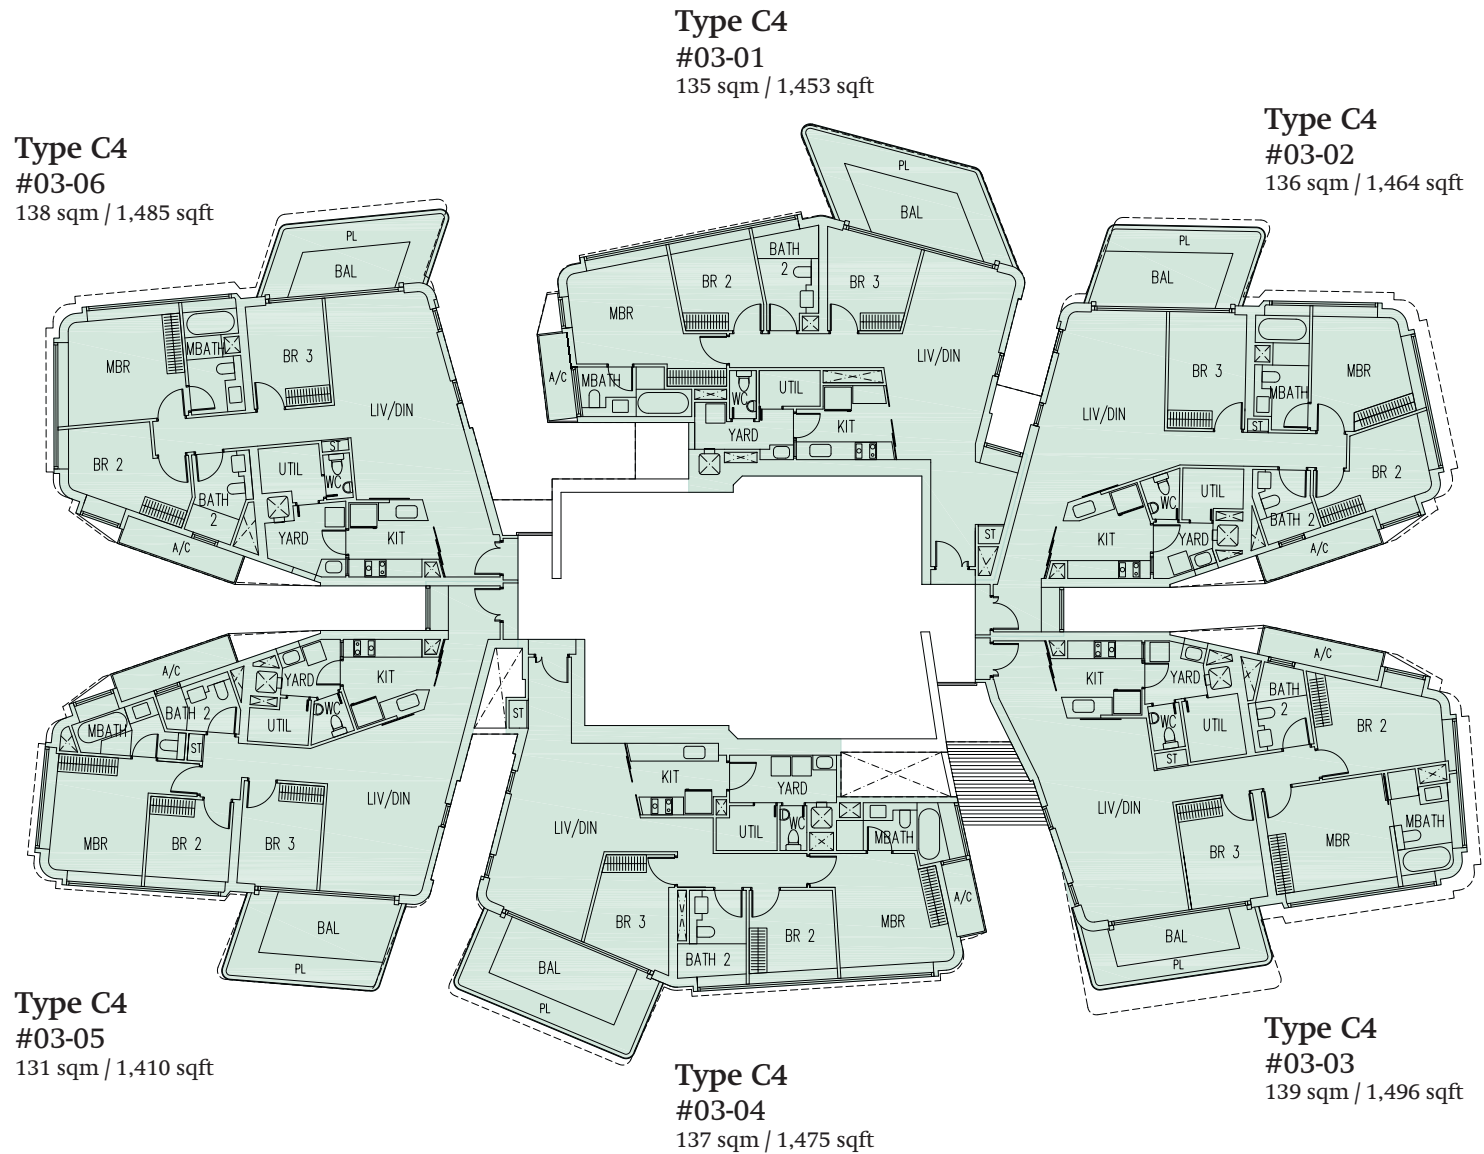

607 sqm / 6,534 sqft

**Type GH2**

**#01-03**

455 sqm / 4,898 sqft

BLOCK 3  
3RD STOREY PLAN

LEGEND

TYPE A	1 Bedroom + Study	TYPE D	4 Bedrooms
TYPE B	2 Bedrooms / 2 Bedrooms + Study	TYPE GH	4 Bedrooms Garden House
TYPE C	3 Bedrooms / 3 Bedrooms + Study	TYPE PH	4 Bedrooms Penthouse

BLOCK 3  
4TH STOREY PLAN

LEGEND

TYPE A	1 Bedroom + Study	TYPE D	4 Bedrooms
TYPE B	2 Bedrooms / 2 Bedrooms + Study	TYPE GH	4 Bedrooms Garden House
TYPE C	3 Bedrooms / 3 Bedrooms + Study	TYPE PH	4 Bedrooms Penthouse

**BLOCK 3  
5TH STOREY PLAN**

LEGEND

TYPE A	1 Bedroom + Study	TYPE D	4 Bedrooms
TYPE B	2 Bedrooms / 2 Bedrooms + Study	TYPE GH	4 Bedrooms Garden House
TYPE C	3 Bedrooms / 3 Bedrooms + Study	TYPE PH	4 Bedrooms Penthouse