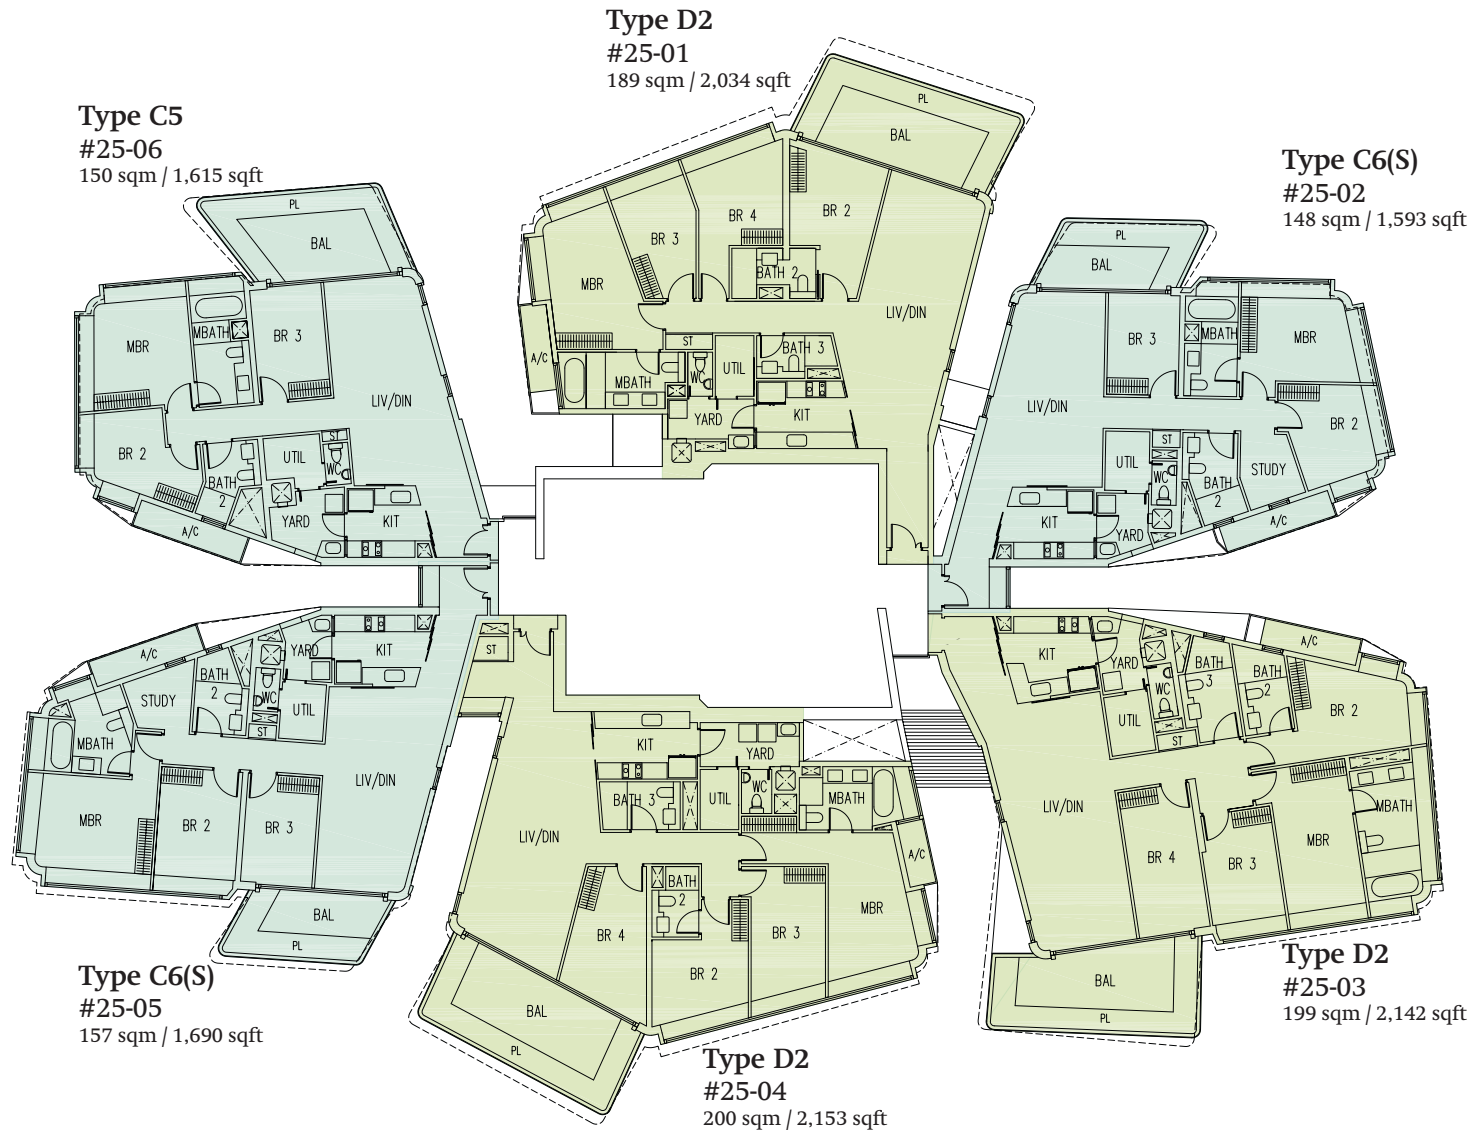

BLOCK 3
25TH STOREY PLAN

LEGEND

TYPE A	1 Bedroom + Study	TYPE D	4 Bedrooms
TYPE B	2 Bedrooms / 2 Bedrooms + Study	TYPE GH	4 Bedrooms Garden House
TYPE C	3 Bedrooms / 3 Bedrooms + Study	TYPE PH	4 Bedrooms Penthouse