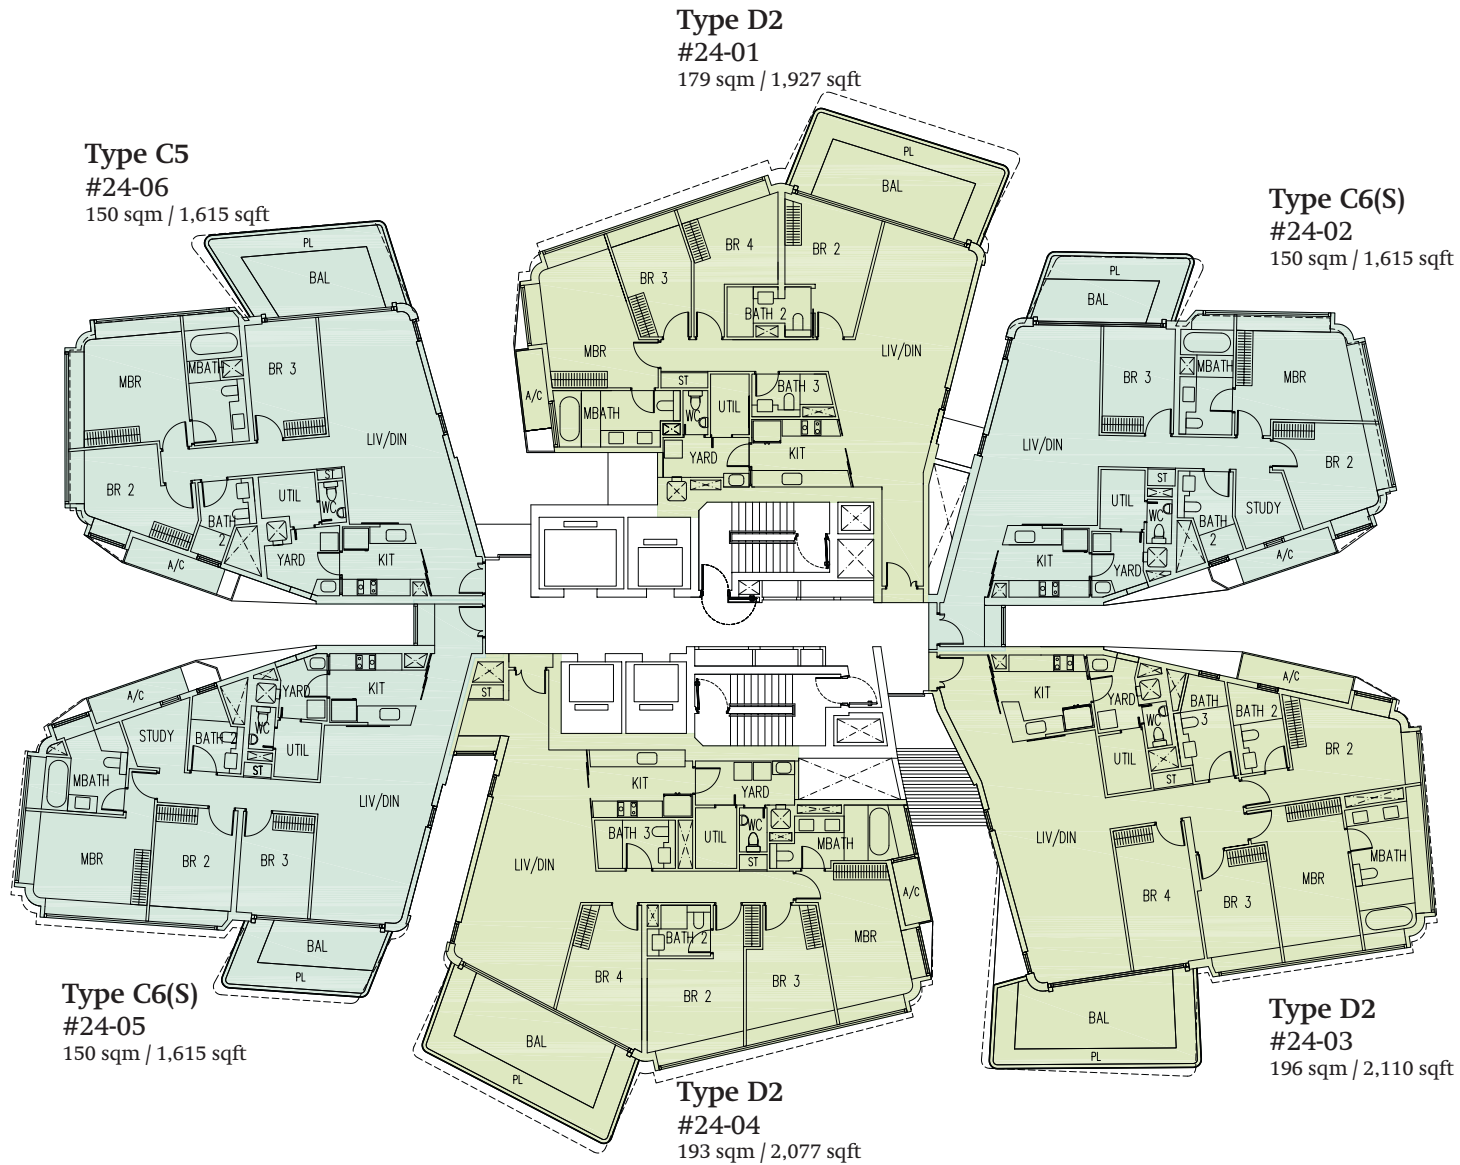

BLOCK 3
24TH STOREY PLAN

LEGEND

TYPE A	1 Bedroom + Study	TYPE D	4 Bedrooms
TYPE B	2 Bedrooms / 2 Bedrooms + Study	TYPE GH	4 Bedrooms Garden House
TYPE C	3 Bedrooms / 3 Bedrooms + Study	TYPE PH	4 Bedrooms Penthouse