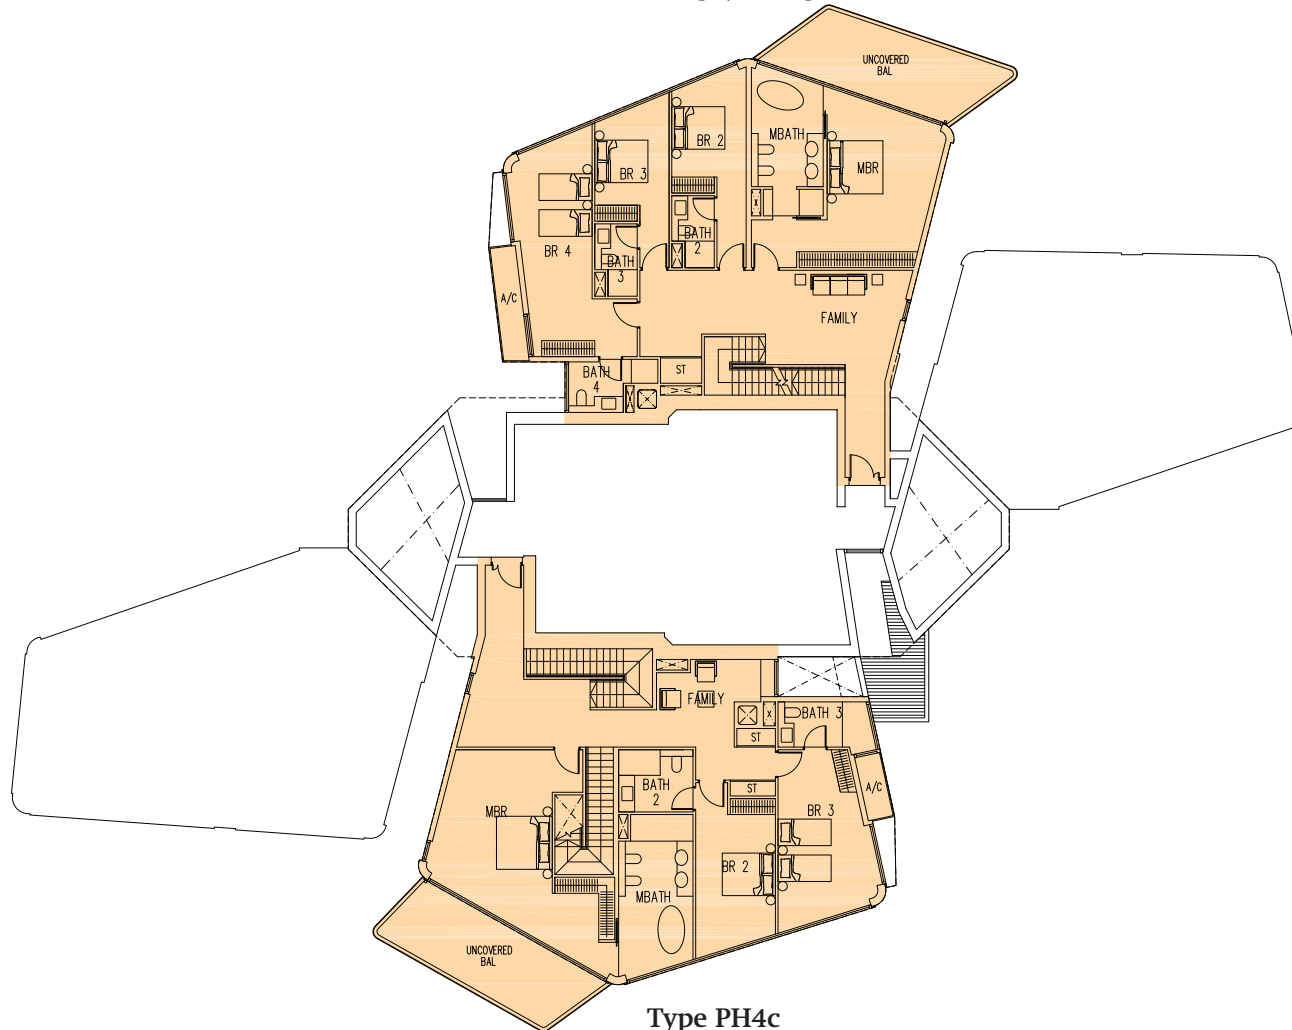

Type PH4b

#35-02

472 sqm / 5,081 sqft

Type PH4c

#35-05

477 sqm / 5,134 sqft