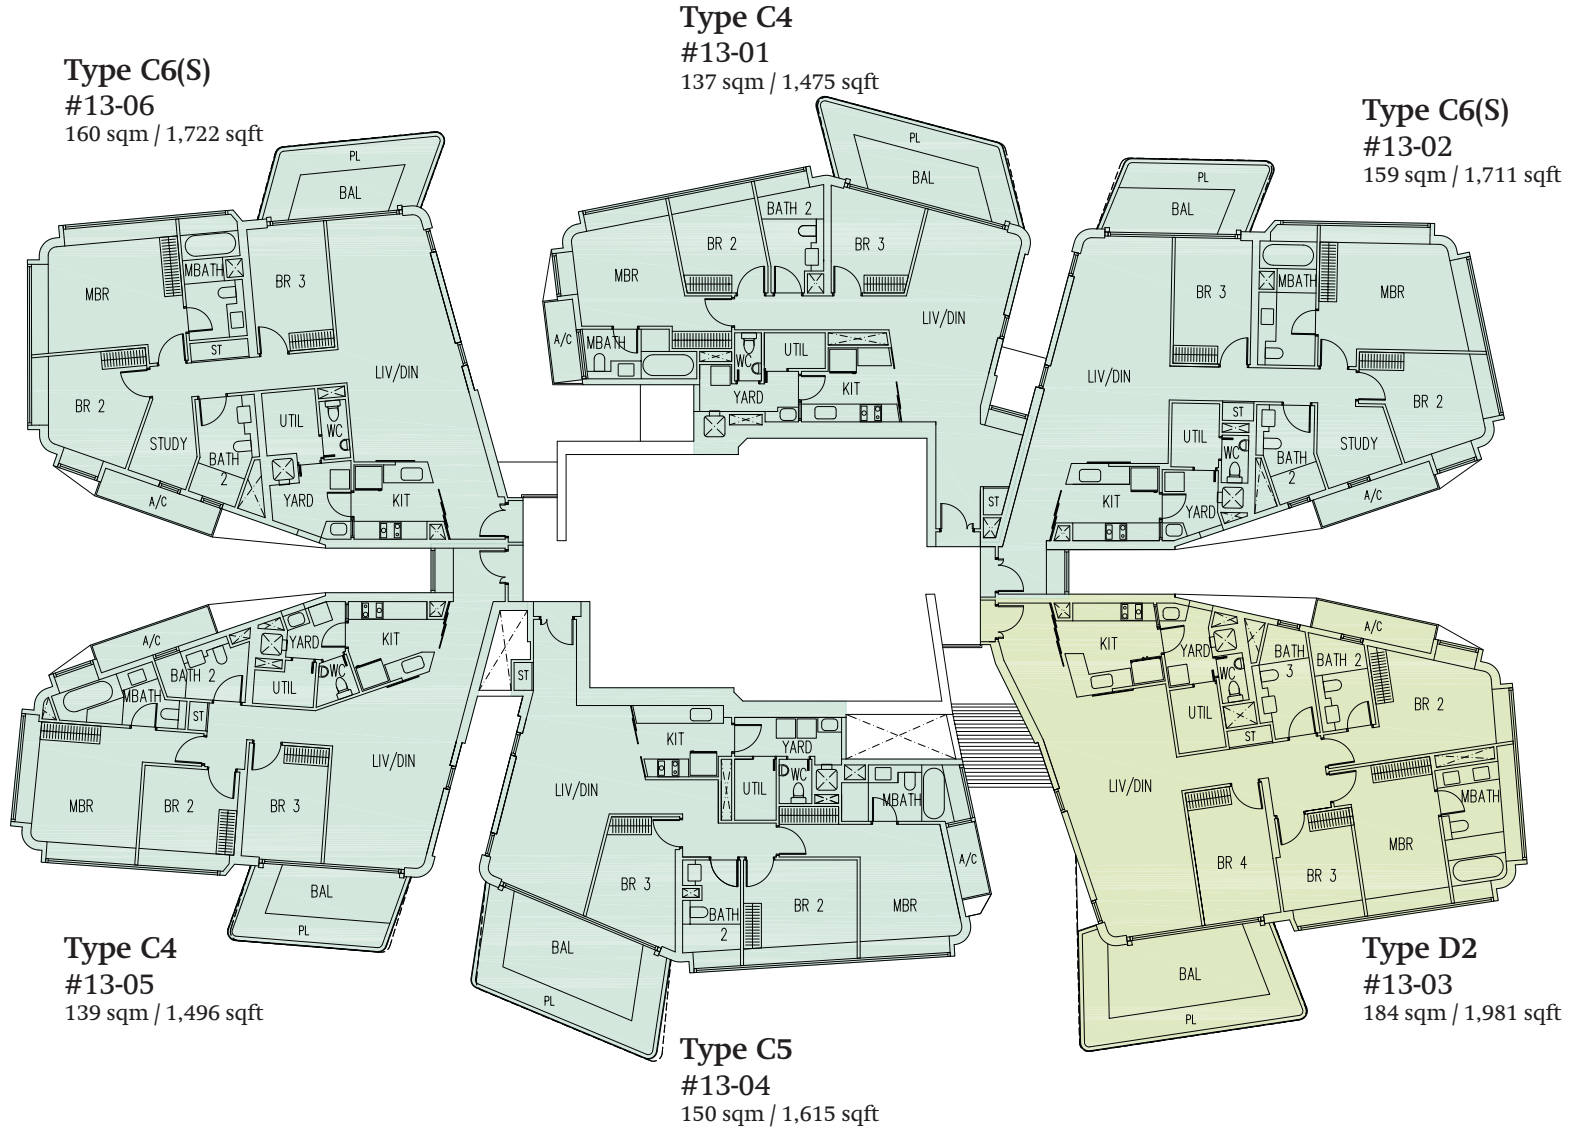

**BLOCK 3
13TH STOREY PLAN**

LEGEND

TYPE A	1 Bedroom + Study	TYPE D	4 Bedrooms
TYPE B	2 Bedrooms / 2 Bedrooms + Study	TYPE GH	4 Bedrooms Garden House
TYPE C	3 Bedrooms / 3 Bedrooms + Study	TYPE PH	4 Bedrooms Penthouse