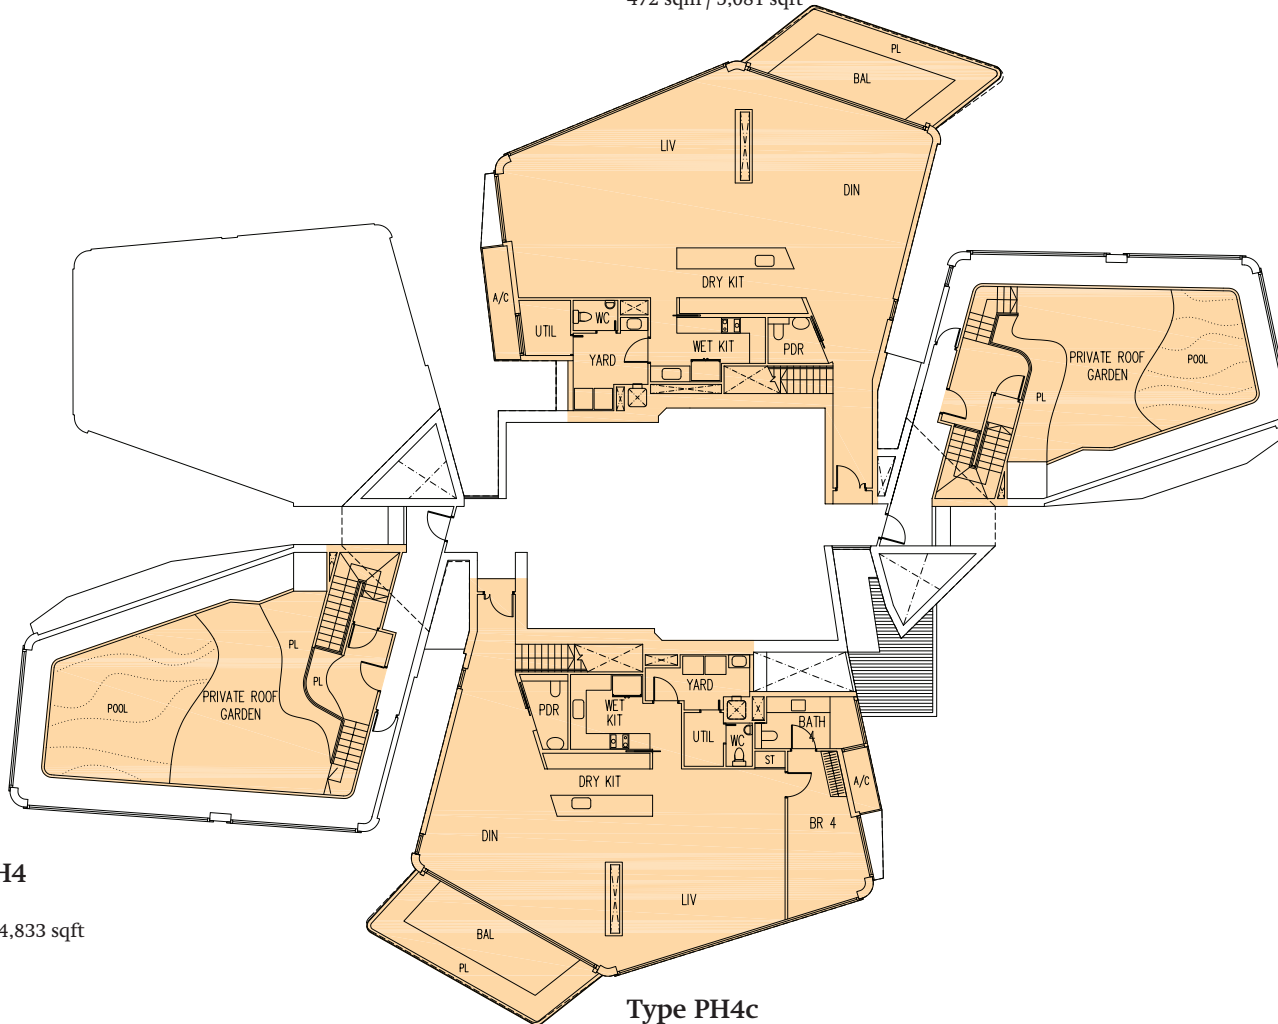

Type PH4b

#35-02

472 sqm / 5,081 sqft

Type PH3b

#34-02

417 sqm / 4,489 sqft

Type PH4

#34-05

449 sqm / 4,833 sqft

Type PH4c

#35-05

477 sqm / 5,134 sqft