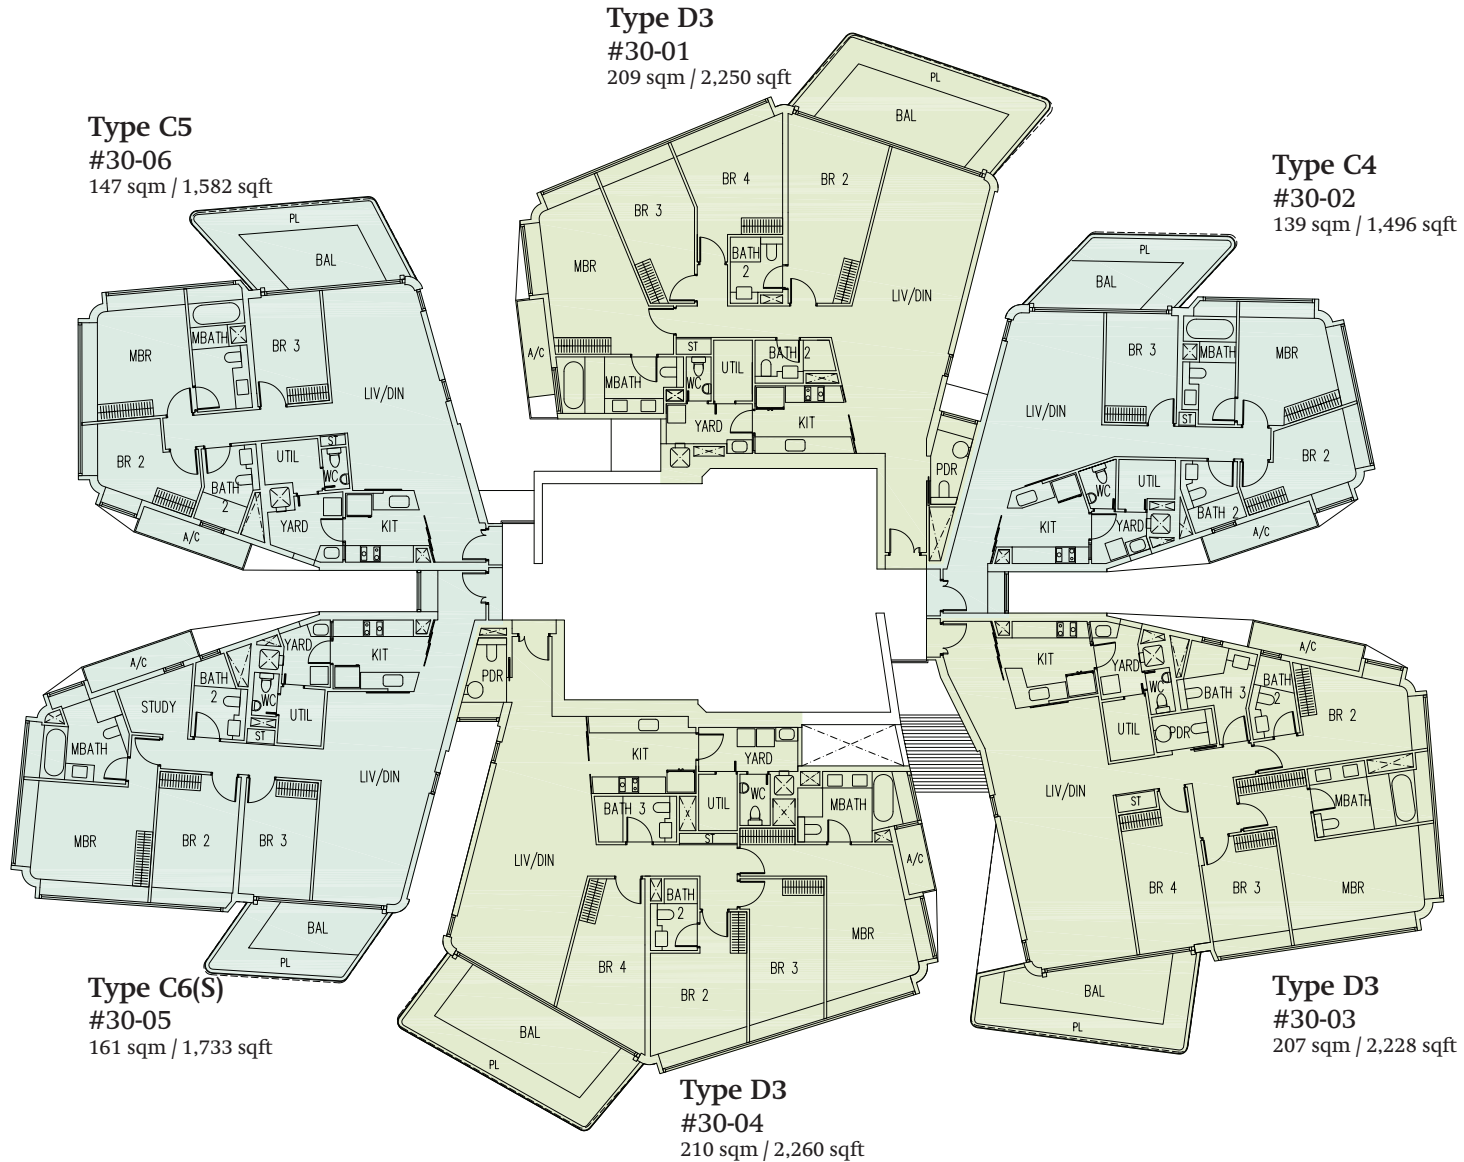

**BLOCK 3
30TH STOREY PLAN**

LEGEND

TYPE A	1 Bedroom + Study	TYPE D	4 Bedrooms
TYPE B	2 Bedrooms / 2 Bedrooms + Study	TYPE GH	4 Bedrooms Garden House
TYPE C	3 Bedrooms / 3 Bedrooms + Study	TYPE PH	4 Bedrooms Penthouse