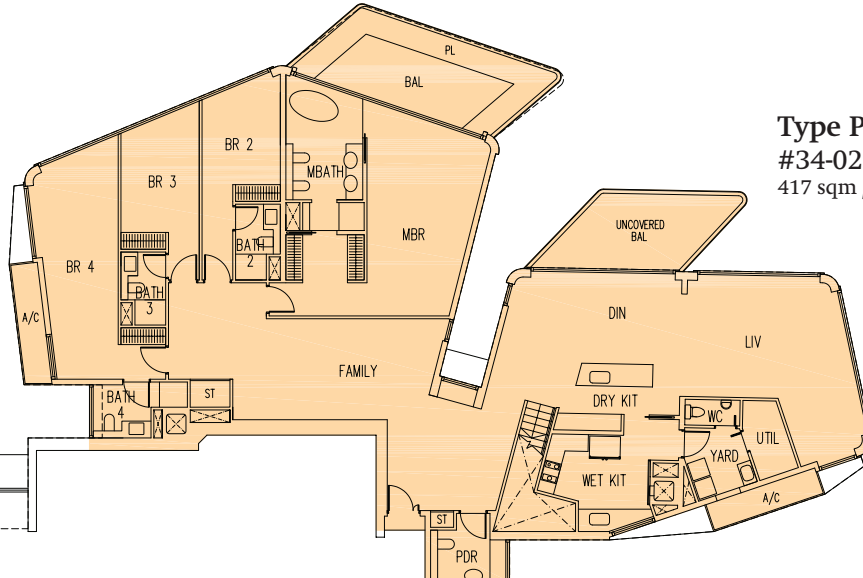

Type PH3b
#34-02
417 sqm / 4,489 sqft