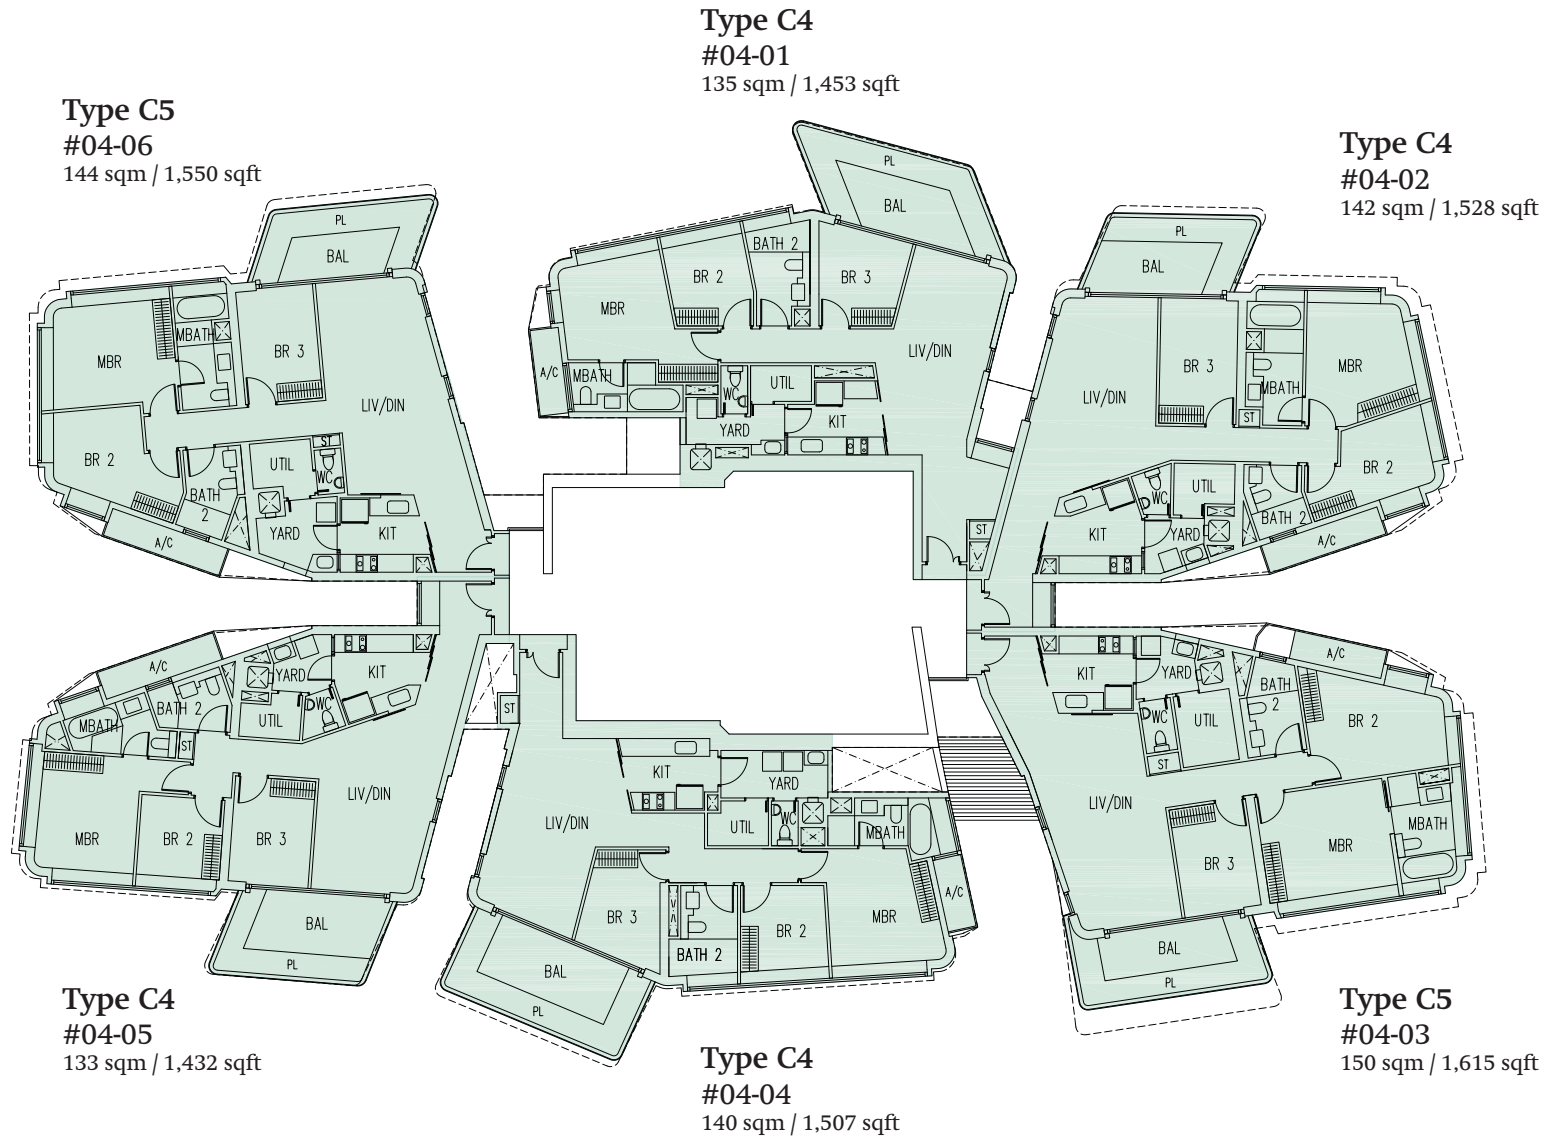

607 sqm / 6,534 sqft

**Type GH2**

**#01-03**

455 sqm / 4,898 sqft

BLOCK 3  
3RD STOREY PLAN

LEGEND

TYPE A	1 Bedroom + Study	TYPE D	4 Bedrooms
TYPE B	2 Bedrooms / 2 Bedrooms + Study	TYPE GH	4 Bedrooms Garden House
TYPE C	3 Bedrooms / 3 Bedrooms + Study	TYPE PH	4 Bedrooms Penthouse

BLOCK 3  
4TH STOREY PLAN

LEGEND

TYPE A	1 Bedroom + Study	TYPE D	4 Bedrooms
TYPE B	2 Bedrooms / 2 Bedrooms + Study	TYPE GH	4 Bedrooms Garden House
TYPE C	3 Bedrooms / 3 Bedrooms + Study	TYPE PH	4 Bedrooms Penthouse