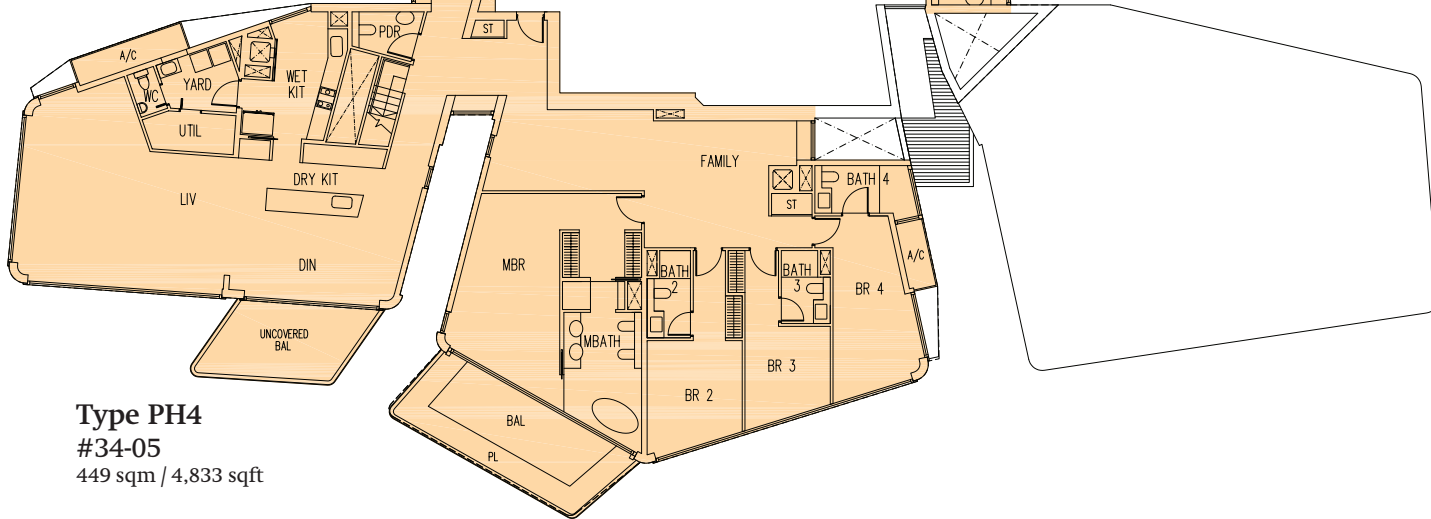

Type PH4
#34-05
449 sqm / 4,833 sqft