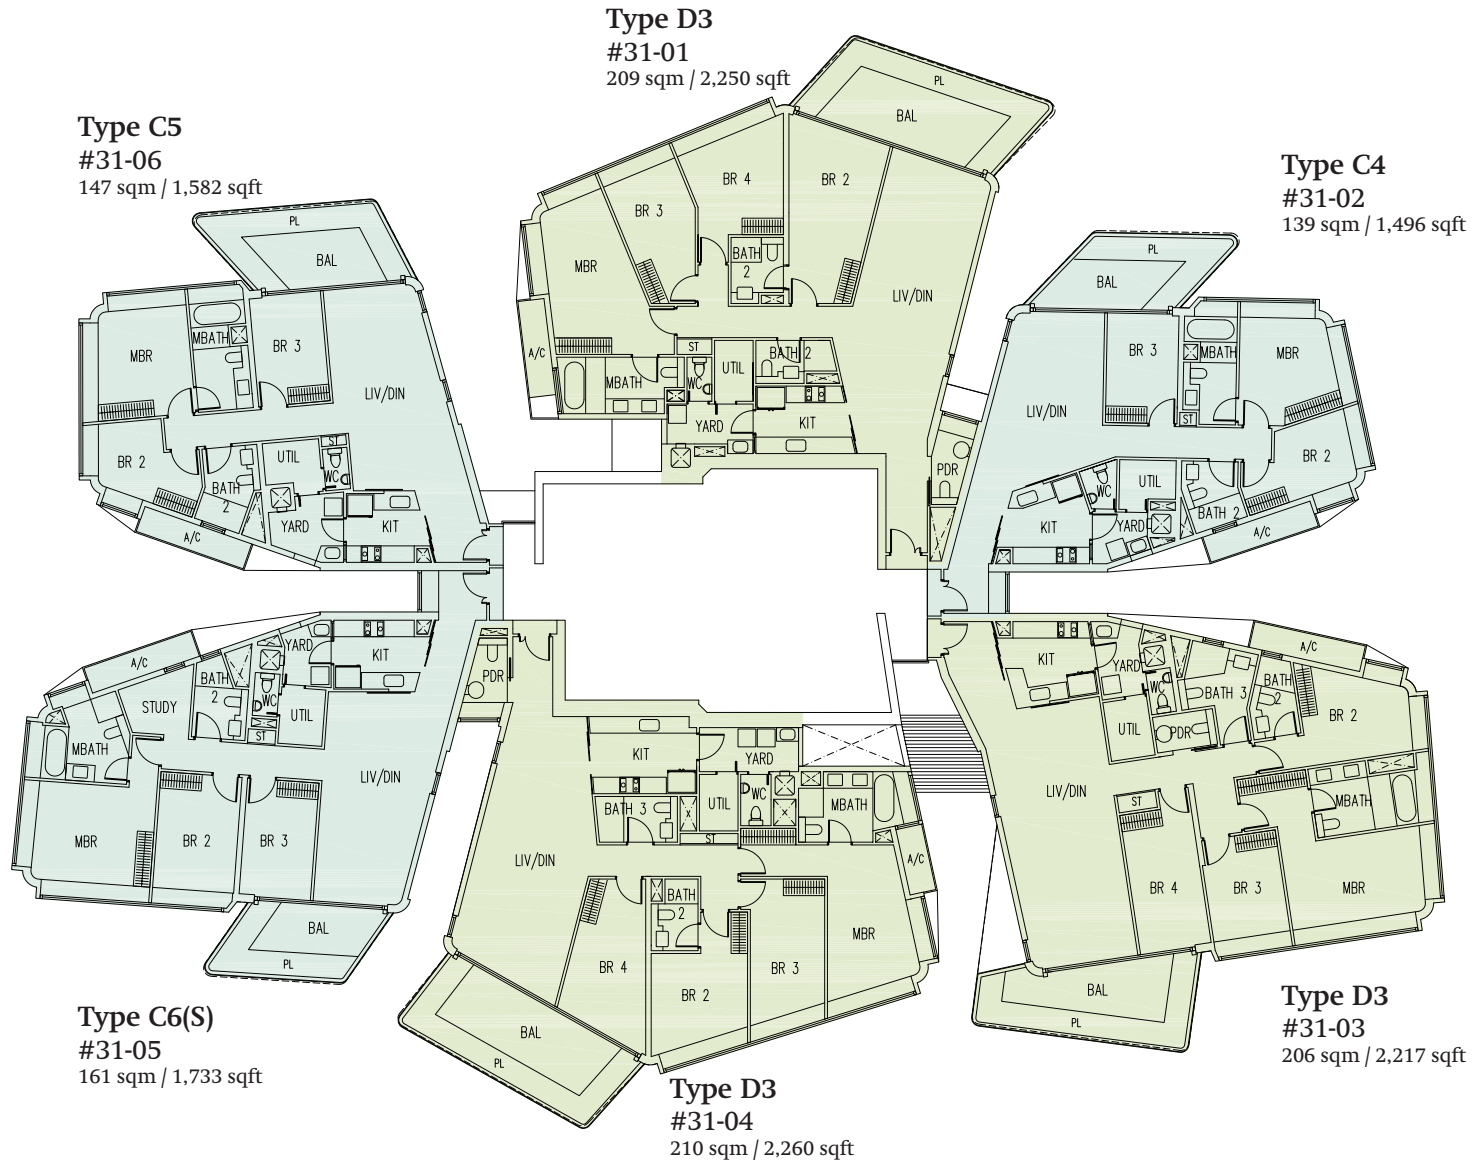

BLOCK 3
31ST STOREY PLAN

LEGEND

TYPE A	1 Bedroom + Study	TYPE D	4 Bedrooms
TYPE B	2 Bedrooms / 2 Bedrooms + Study	TYPE GH	4 Bedrooms Garden House
TYPE C	3 Bedrooms / 3 Bedrooms + Study	TYPE PH	4 Bedrooms Penthouse