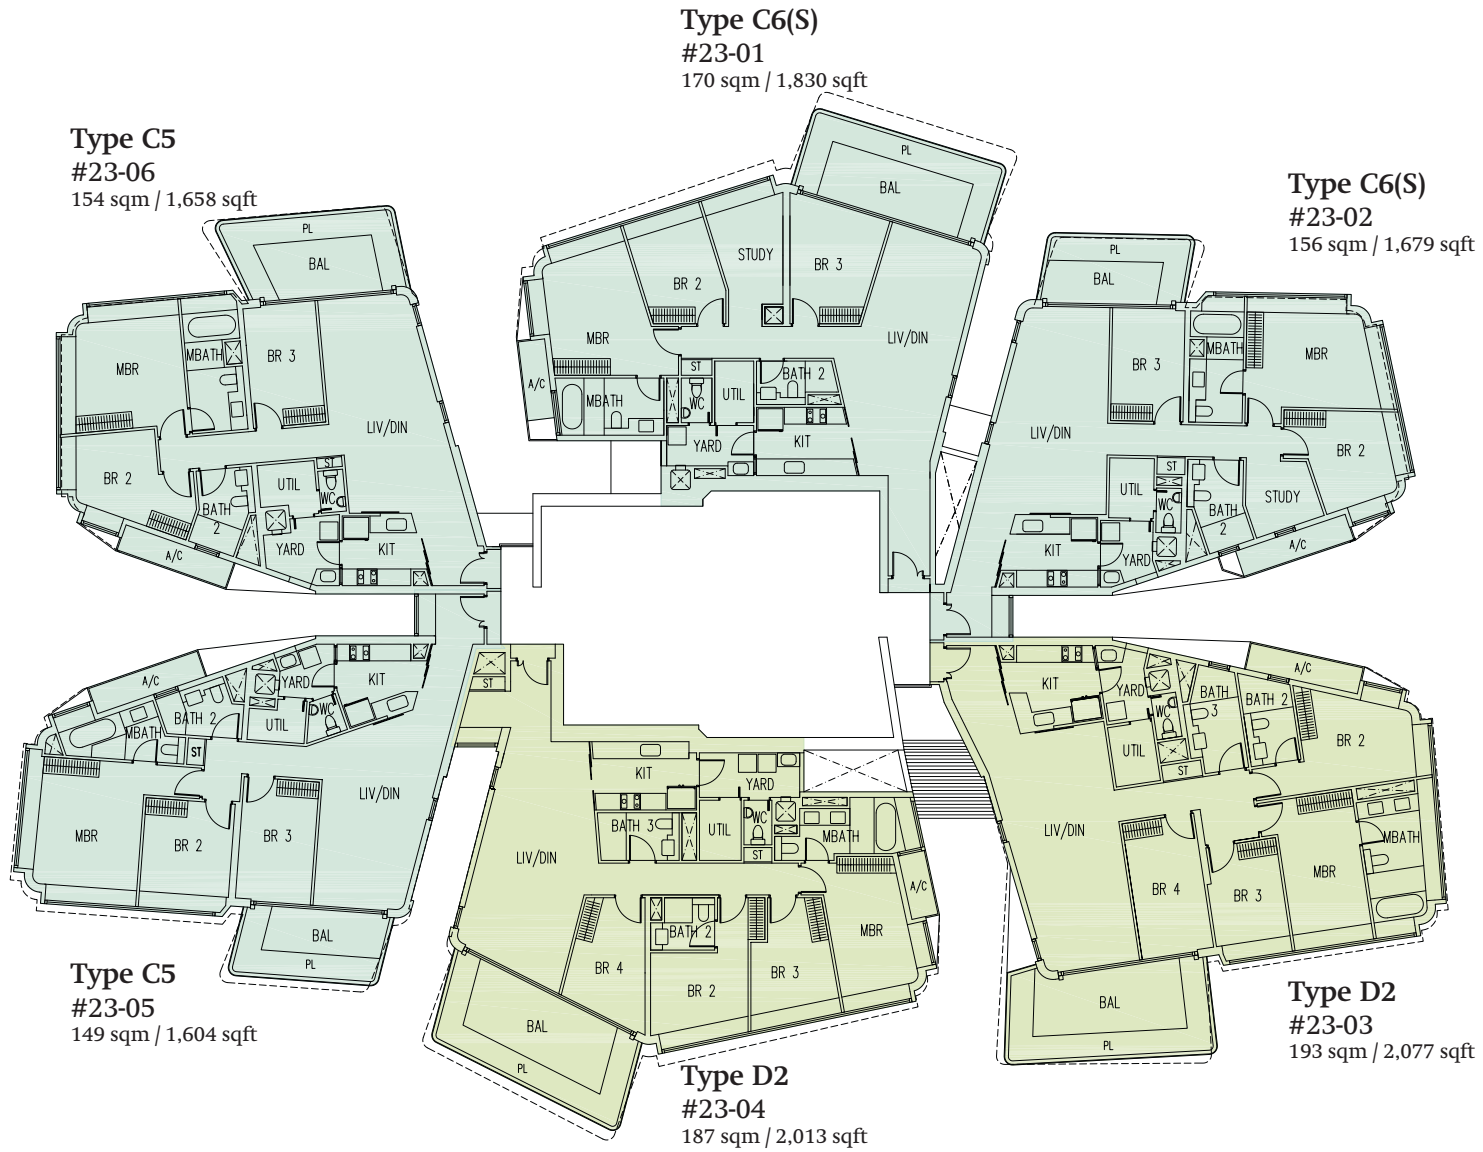

BLOCK 3
23RD STOREY PLAN

LEGEND

TYPE A	1 Bedroom + Study	TYPE D	4 Bedrooms
TYPE B	2 Bedrooms / 2 Bedrooms + Study	TYPE GH	4 Bedrooms Garden House
TYPE C	3 Bedrooms / 3 Bedrooms + Study	TYPE PH	4 Bedrooms Penthouse