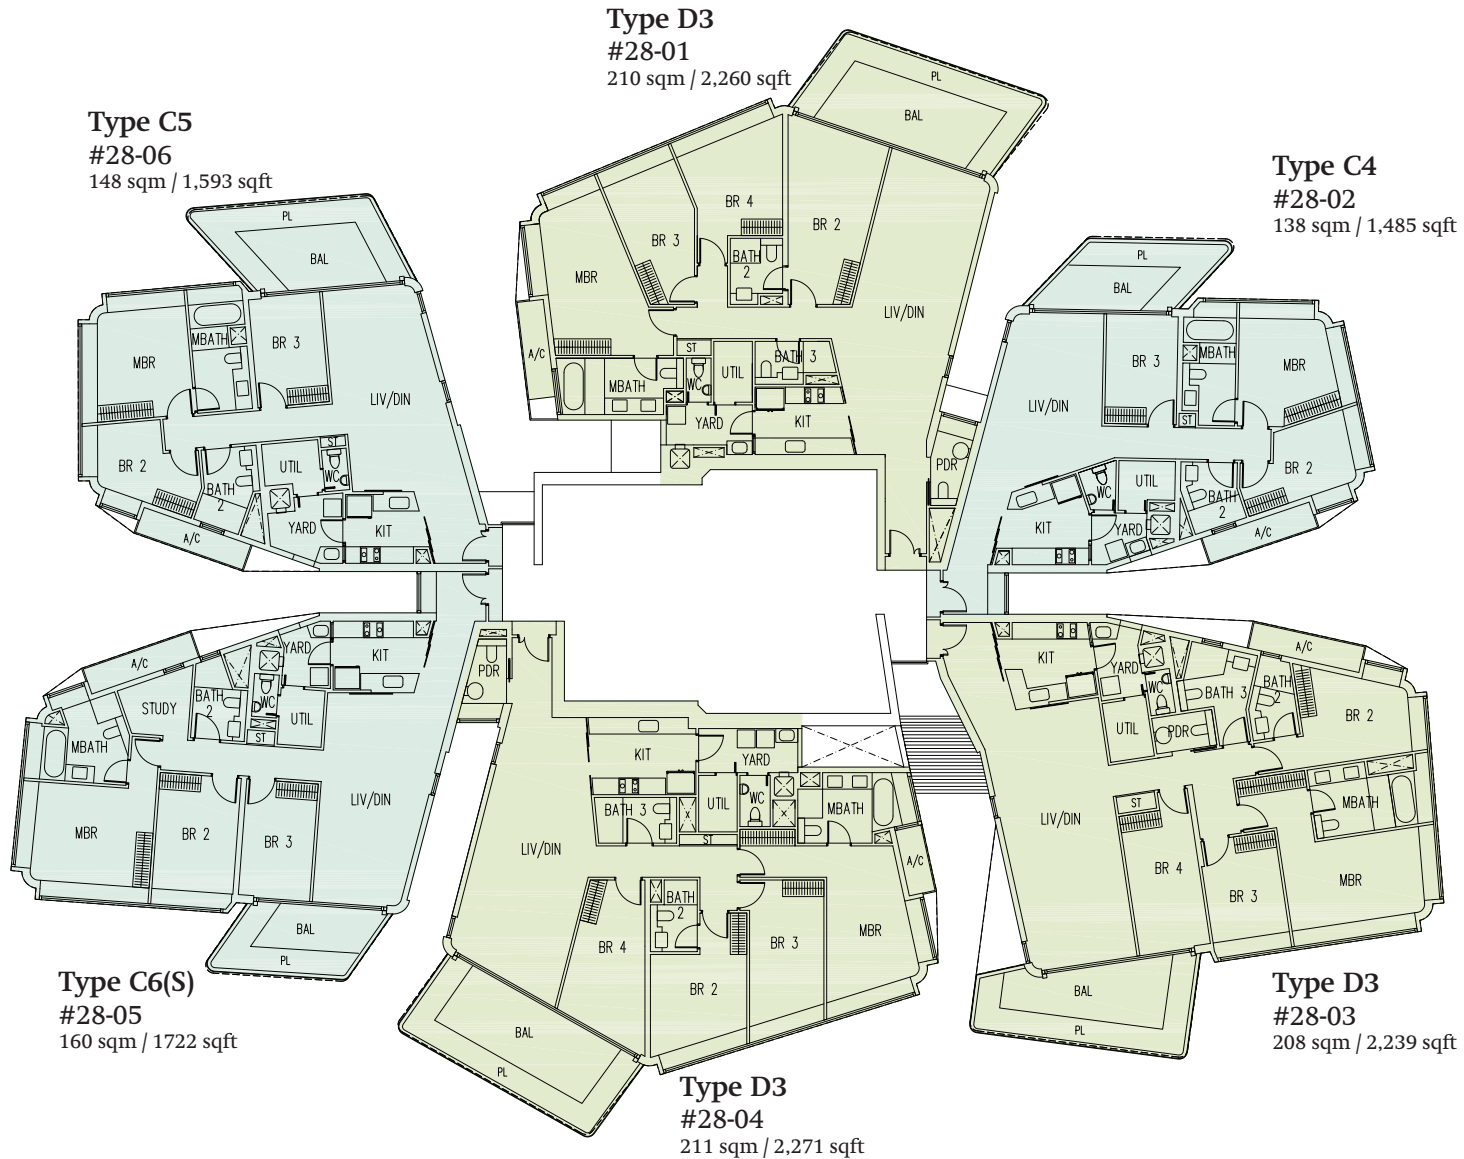

**BLOCK 3  
27TH STOREY PLAN**

LEGEND

TYPE A	1 Bedroom + Study	TYPE D	4 Bedrooms
TYPE B	2 Bedrooms / 2 Bedrooms + Study	TYPE GH	4 Bedrooms Garden House
TYPE C	3 Bedrooms / 3 Bedrooms + Study	TYPE PH	4 Bedrooms Penthouse

**BLOCK 3  
28TH STOREY PLAN**

LEGEND

TYPE A	1 Bedroom + Study	TYPE D	4 Bedrooms
TYPE B	2 Bedrooms / 2 Bedrooms + Study	TYPE GH	4 Bedrooms Garden House
TYPE C	3 Bedrooms / 3 Bedrooms + Study	TYPE PH	4 Bedrooms Penthouse