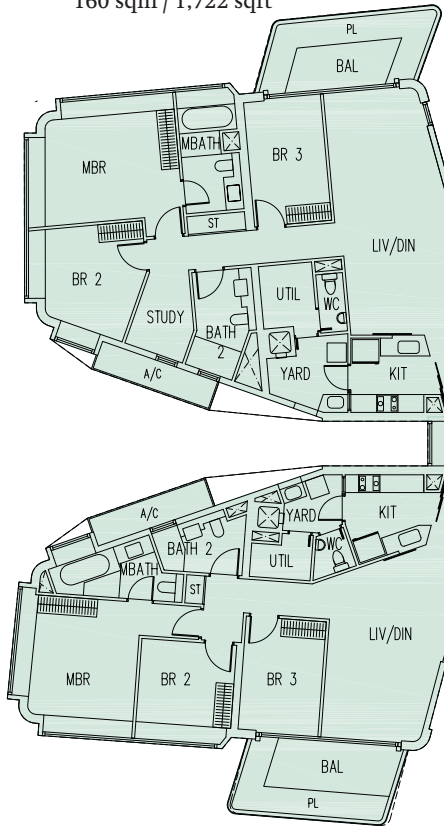

**BLOCK 3  
14TH STOREY PLAN**

LEGEND

TYPE A	1 Bedroom + Study	TYPE D	4 Bedrooms
TYPE B	2 Bedrooms / 2 Bedrooms + Study	TYPE GH	4 Bedrooms Garden House
TYPE C	3 Bedrooms / 3 Bedrooms + Study	TYPE PH	4 Bedrooms Penthouse

**Type C6(S)**

**#14-06**

160 sqm / 1,722 sqft

**Type C4**

**#14-01**

137 sqm / 1,475 sqft

**Type C6(S)**

**#14-02**