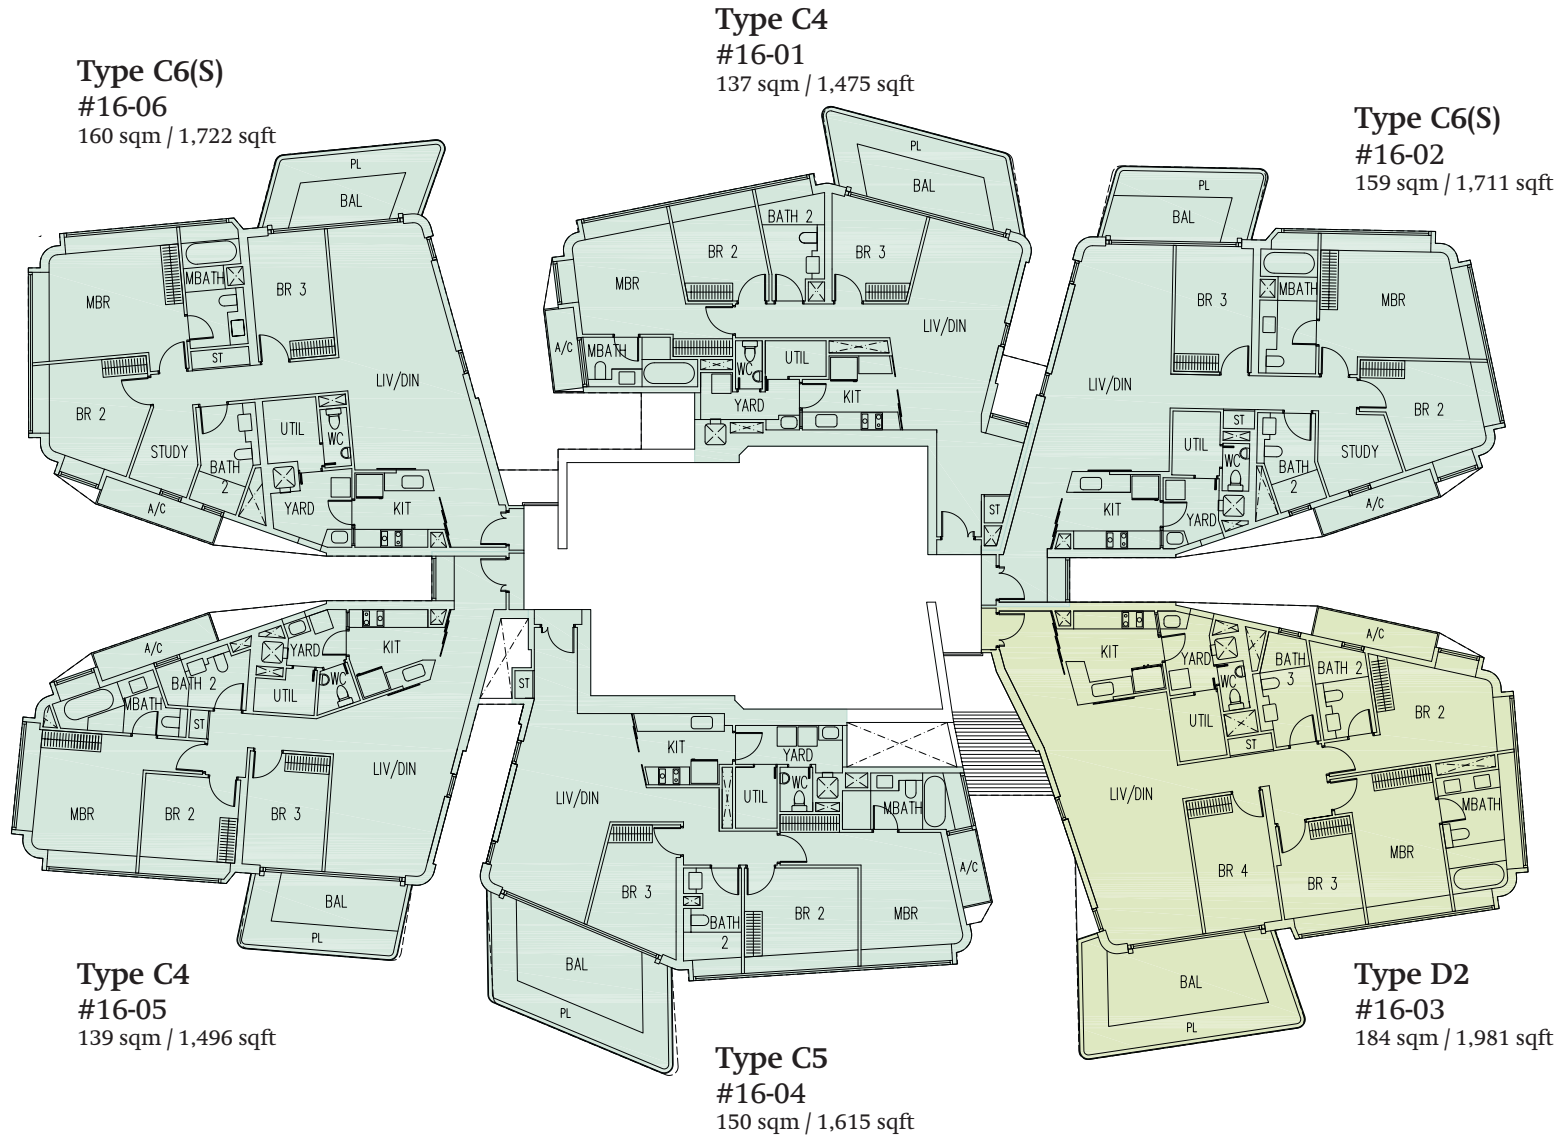

**Type D2**  
**#15-03**  
184 sqm / 1,981 sqft

**BLOCK 3  
16TH STOREY PLAN**

LEGEND

TYPE A	1 Bedroom + Study	TYPE D	4 Bedrooms
TYPE B	2 Bedrooms / 2 Bedrooms + Study	TYPE GH	4 Bedrooms Garden House
TYPE C	3 Bedrooms / 3 Bedrooms + Study	TYPE PH	4 Bedrooms Penthouse