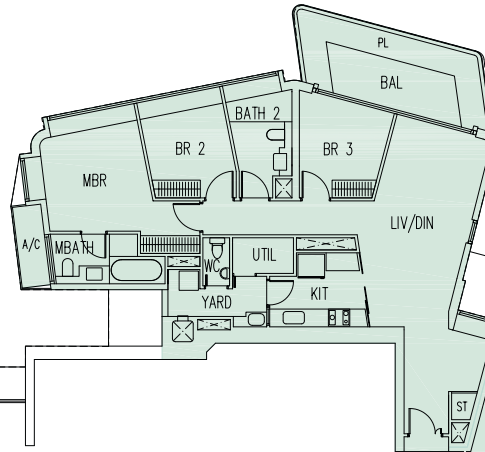

BLOCK 3  
18TH STOREY PLAN

LEGEND

TYPE A	1 Bedroom + Study	TYPE D	4 Bedrooms
TYPE B	2 Bedrooms / 2 Bedrooms + Study	TYPE GH	4 Bedrooms Garden House
TYPE C	3 Bedrooms / 3 Bedrooms + Study	TYPE PH	4 Bedrooms Penthouse

Type C6(S)

#18-06

160 sqm / 1,722 sqft

Type C4

#18-01

137 sqm / 1,475 sqft

Type C6(S)

#18-02

159 sqm / 1,711 sqft

Type C4

#18-05

139 sqm / 1,496 sqft

Type C5

#18-04

150 sqm / 1,615 sqft

Type D2