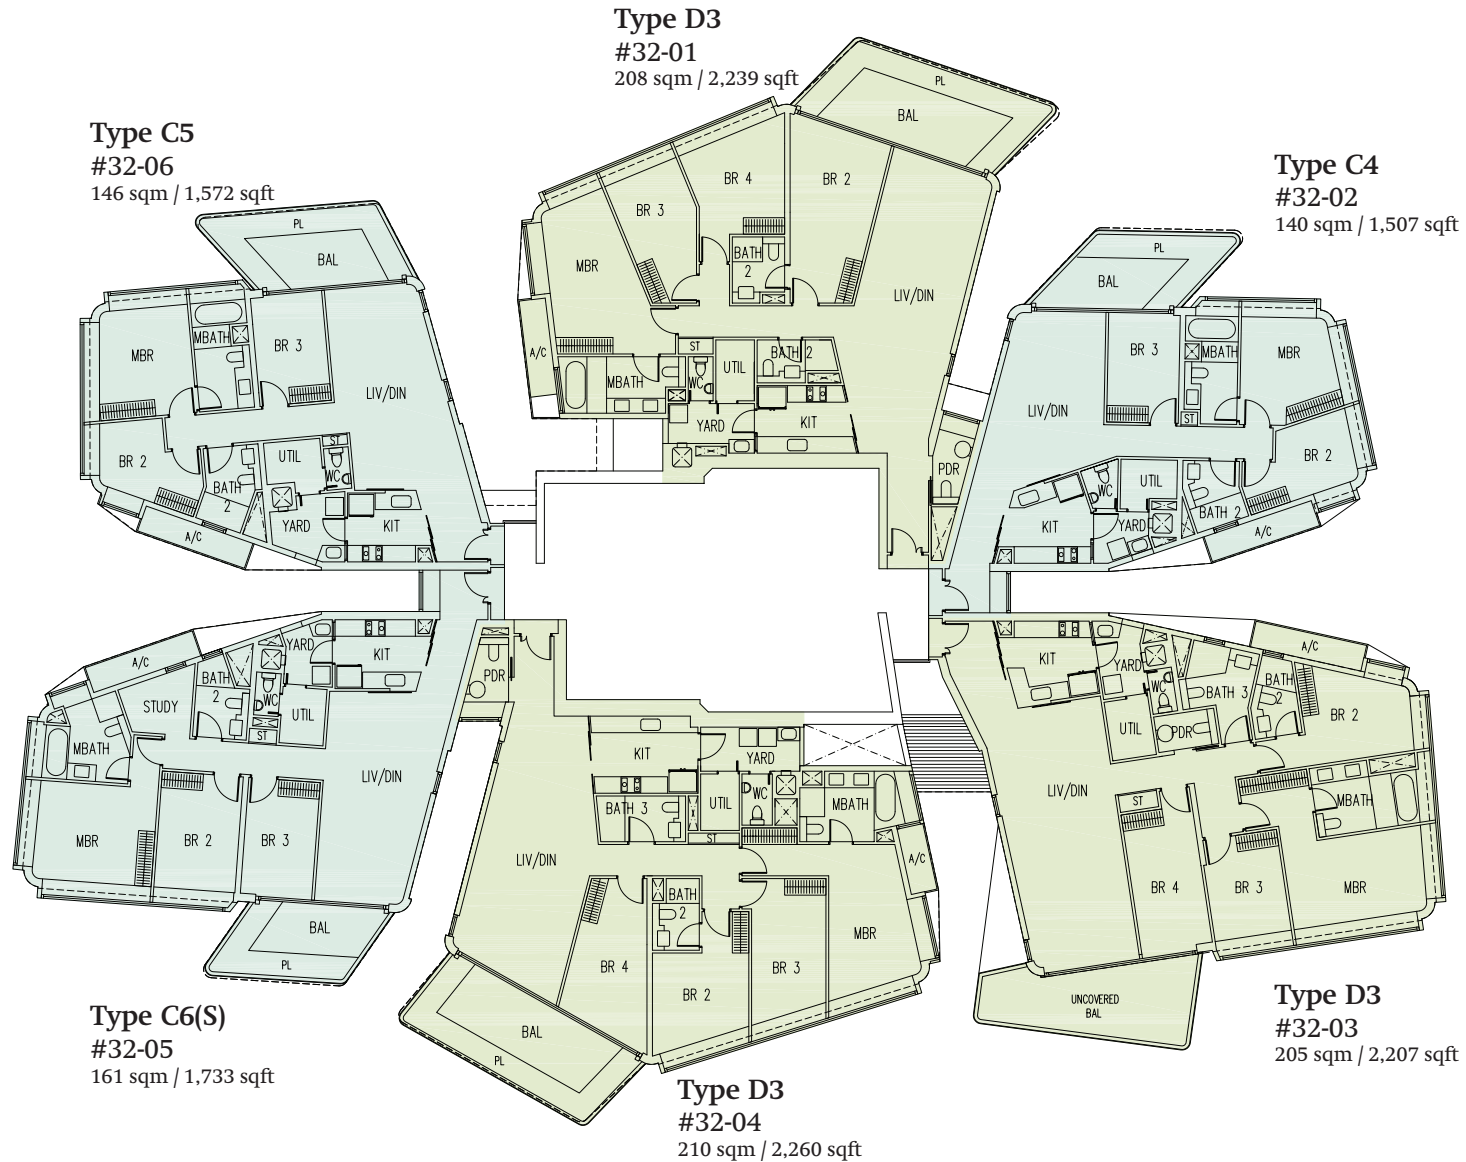

**BLOCK 3
32ND STOREY PLAN**

LEGEND

TYPE A	1 Bedroom + Study	TYPE D	4 Bedrooms
TYPE B	2 Bedrooms / 2 Bedrooms + Study	TYPE GH	4 Bedrooms Garden House
TYPE C	3 Bedrooms / 3 Bedrooms + Study	TYPE PH	4 Bedrooms Penthouse