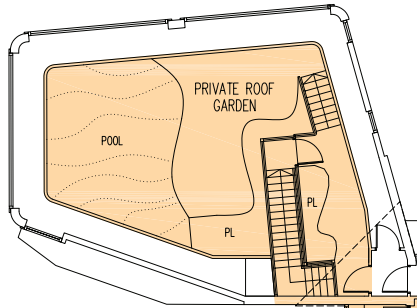

Type PH4d
#33-05
582 sqm / 6,265 sqft