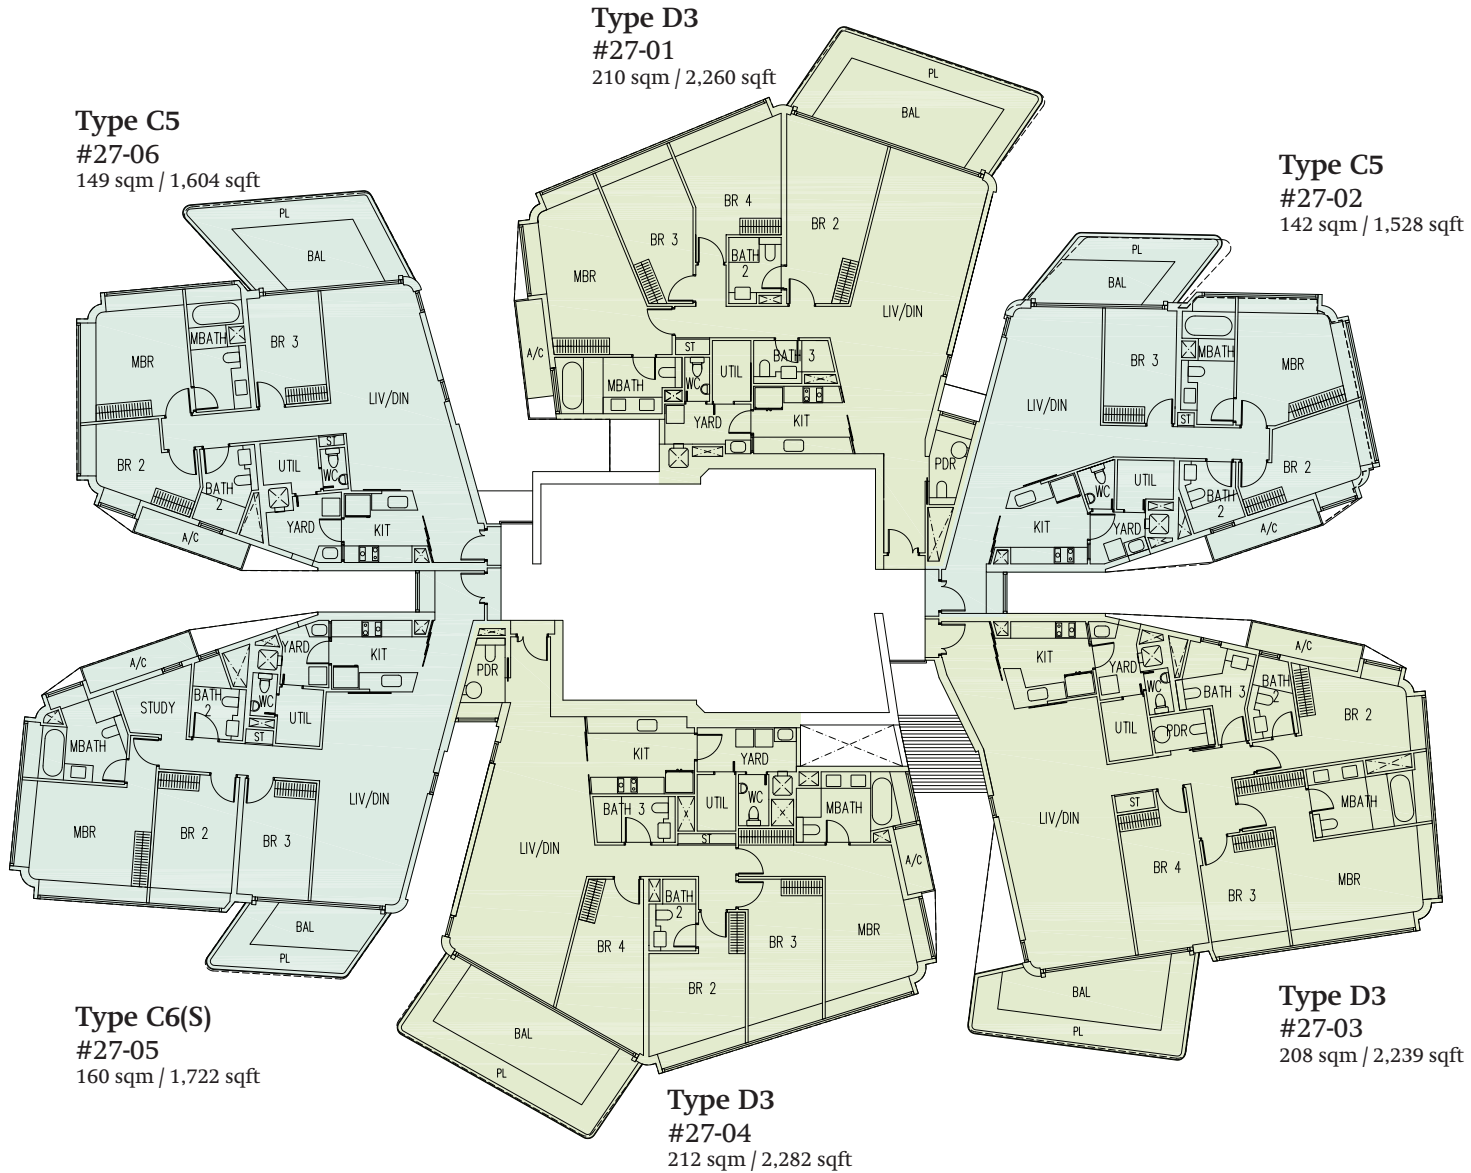

**BLOCK 3
27TH STOREY PLAN**

LEGEND

TYPE A	1 Bedroom + Study	TYPE D	4 Bedrooms
TYPE B	2 Bedrooms / 2 Bedrooms + Study	TYPE GH	4 Bedrooms Garden House
TYPE C	3 Bedrooms / 3 Bedrooms + Study	TYPE PH	4 Bedrooms Penthouse