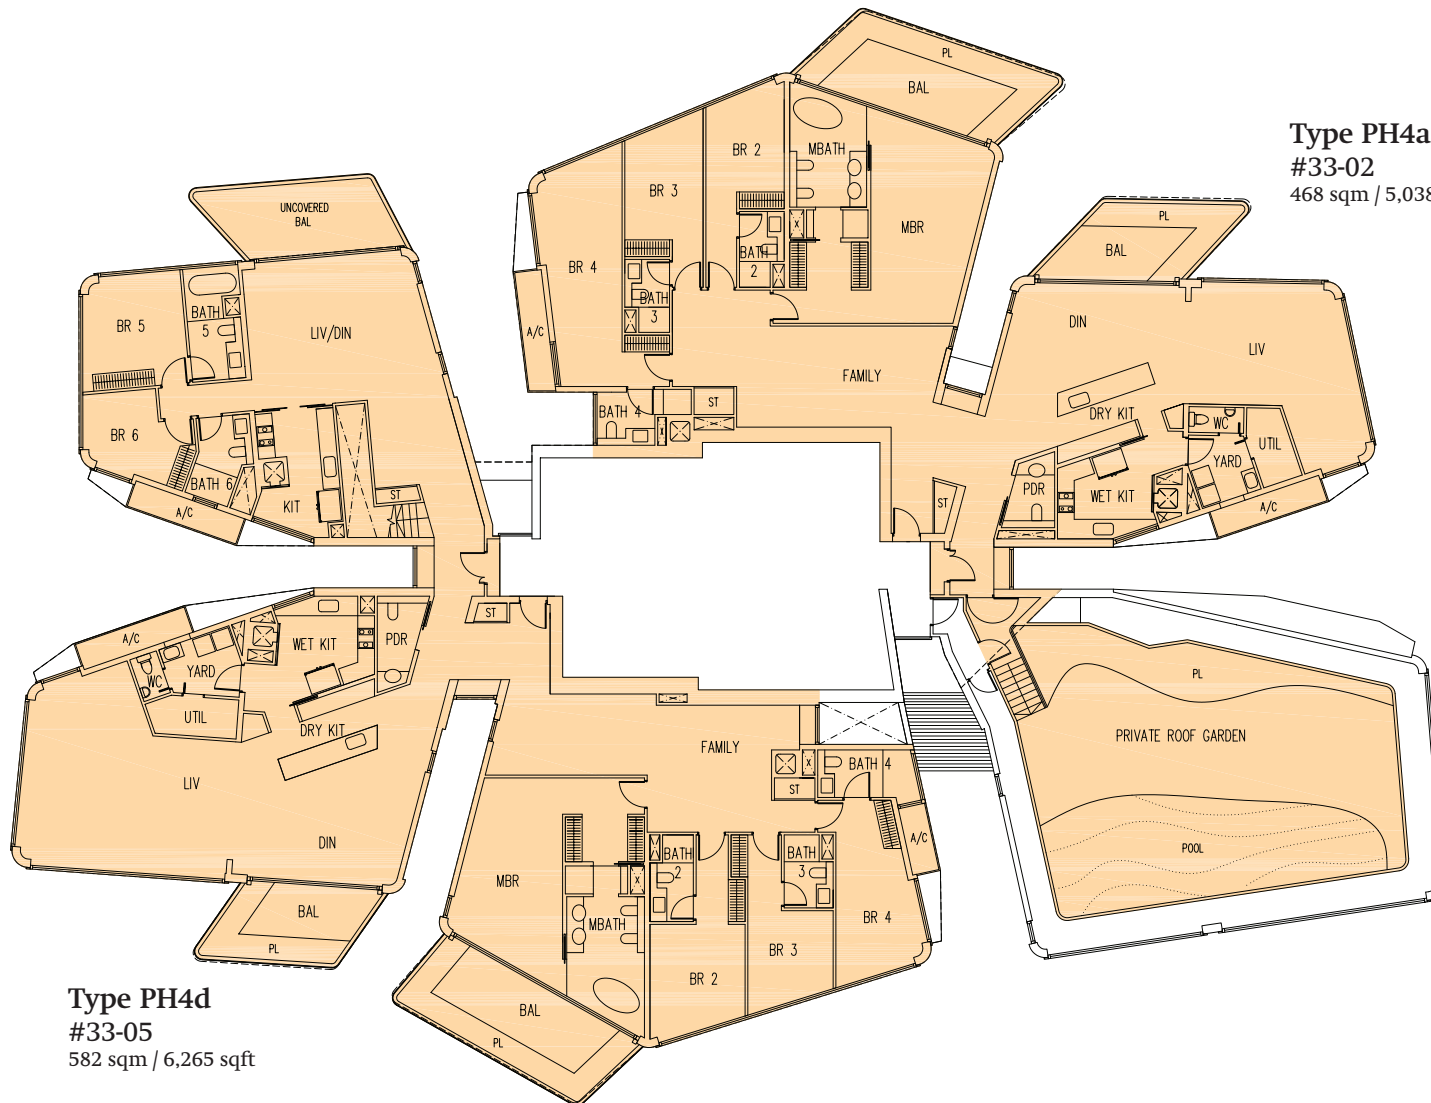

BLOCK 3
33RD STOREY PLAN

LEGEND

TYPE A	1 Bedroom + Study	TYPE D	4 Bedrooms
TYPE B	2 Bedrooms / 2 Bedrooms + Study	TYPE GH	4 Bedrooms Garden House
TYPE C	3 Bedrooms / 3 Bedrooms + Study	TYPE PH	4 Bedrooms Penthouse

Type PH4a
#33-02
468 sqm / 5,038 sqft

Type PH4d
#33-05
582 sqm / 6,265 sqft