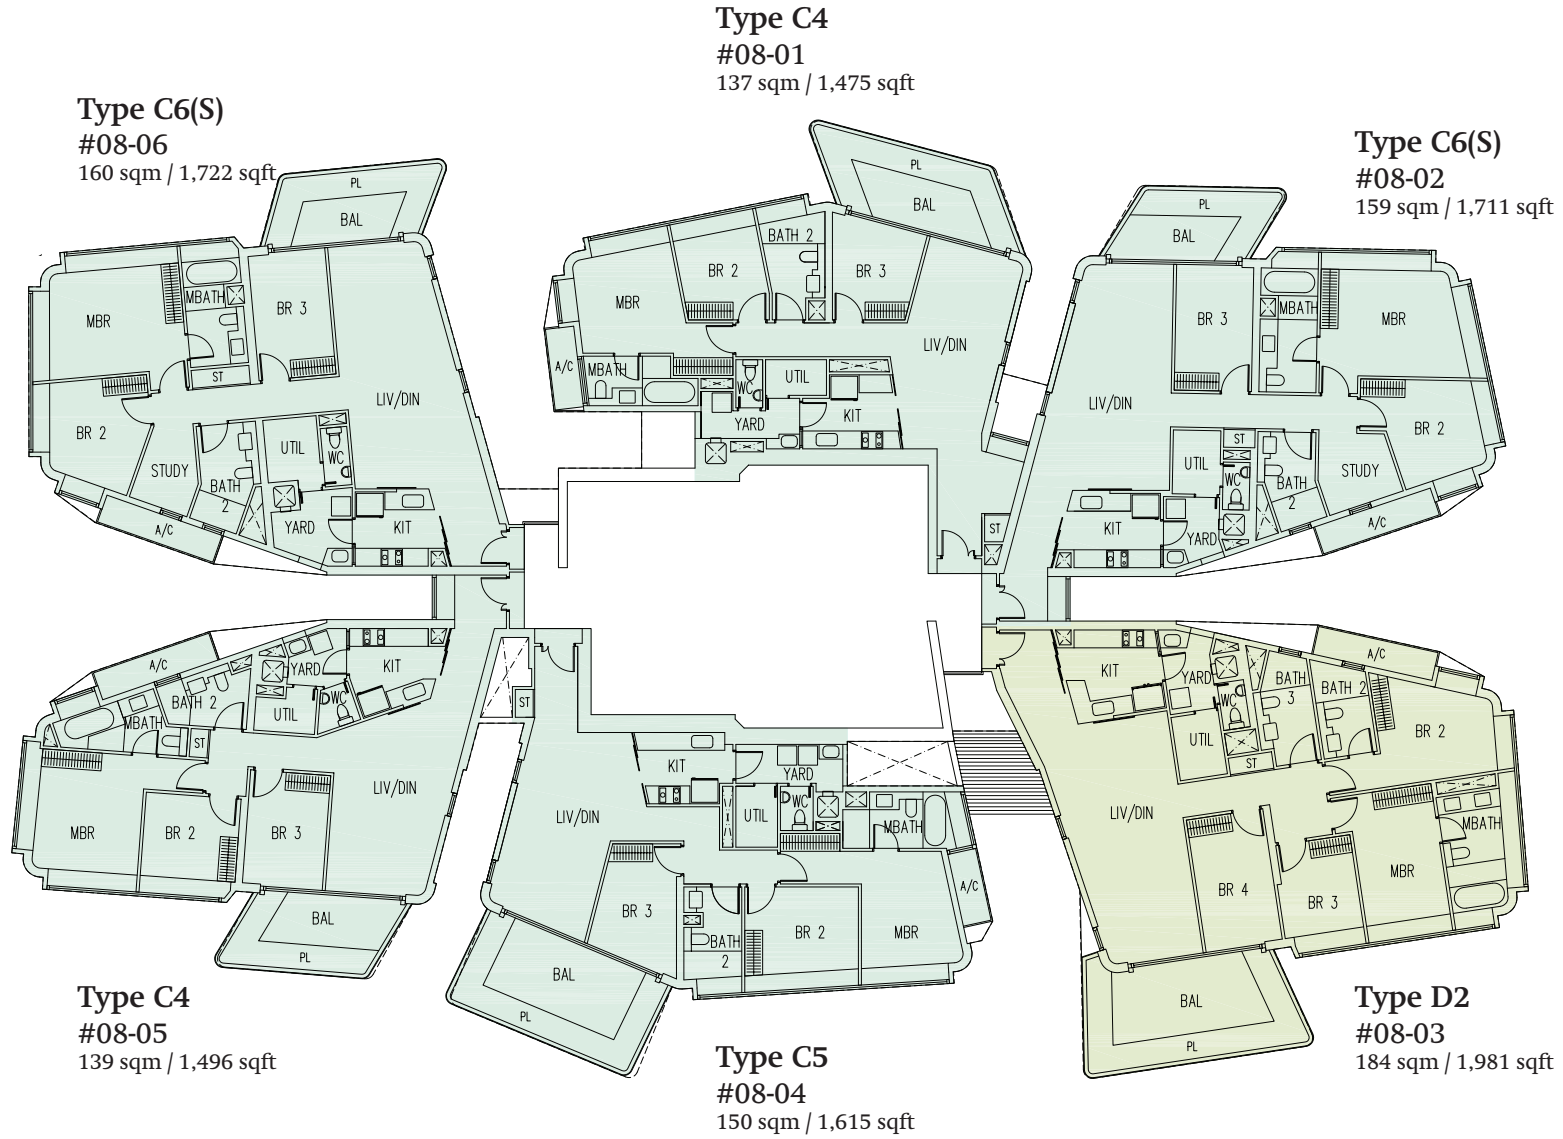

**BLOCK 3
8TH STOREY PLAN**

LEGEND

TYPE A	1 Bedroom + Study	TYPE D	4 Bedrooms
TYPE B	2 Bedrooms / 2 Bedrooms + Study	TYPE GH	4 Bedrooms Garden House
TYPE C	3 Bedrooms / 3 Bedrooms + Study	TYPE PH	4 Bedrooms Penthouse