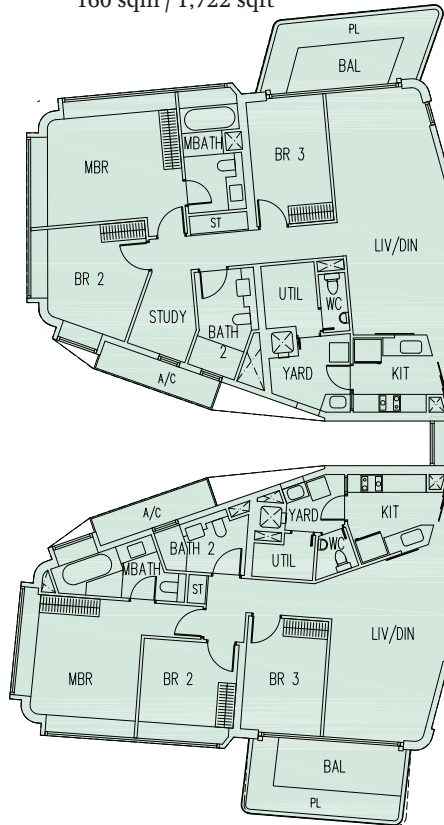

BLOCK 3  
18TH STOREY PLAN

LEGEND

TYPE A	1 Bedroom + Study	TYPE D	4 Bedrooms
TYPE B	2 Bedrooms / 2 Bedrooms + Study	TYPE GH	4 Bedrooms Garden House
TYPE C	3 Bedrooms / 3 Bedrooms + Study	TYPE PH	4 Bedrooms Penthouse

Type C6(S)

#18-06

160 sqm / 1,722 sqft

Type C4

#18-01

137 sqm / 1,475 sqft

Type C6(S)

#18-02