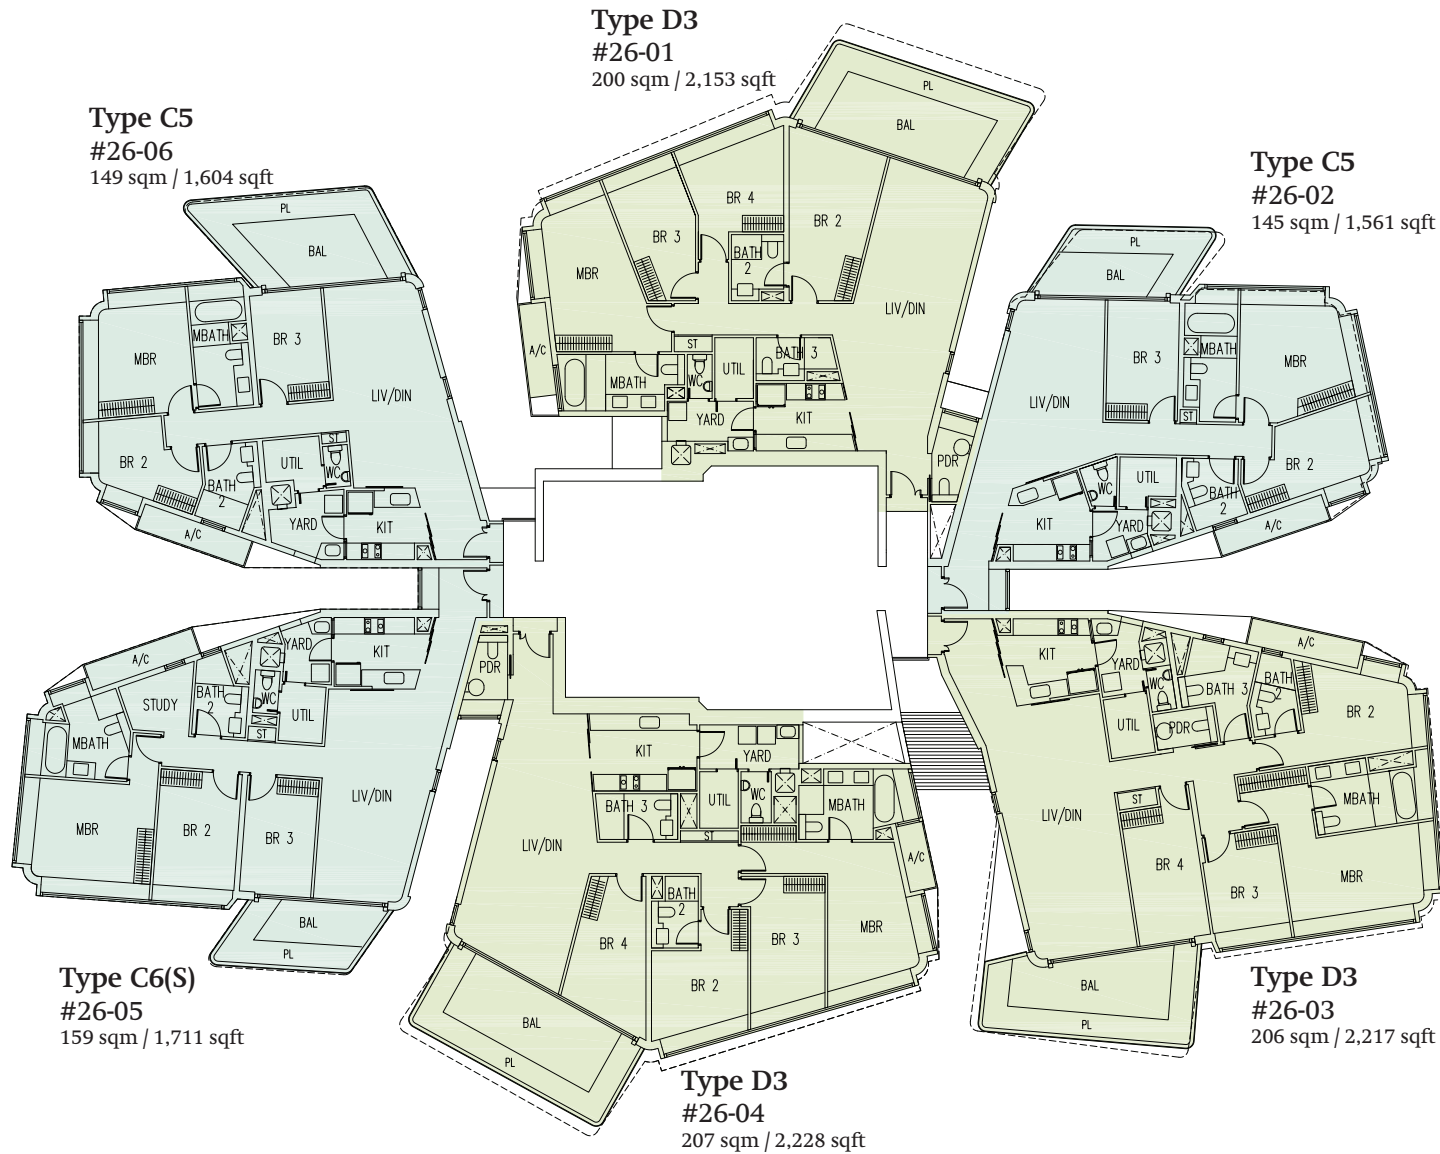

**BLOCK 3
26TH STOREY PLAN**

LEGEND

TYPE A	1 Bedroom + Study	TYPE D	4 Bedrooms
TYPE B	2 Bedrooms / 2 Bedrooms + Study	TYPE GH	4 Bedrooms Garden House
TYPE C	3 Bedrooms / 3 Bedrooms + Study	TYPE PH	4 Bedrooms Penthouse