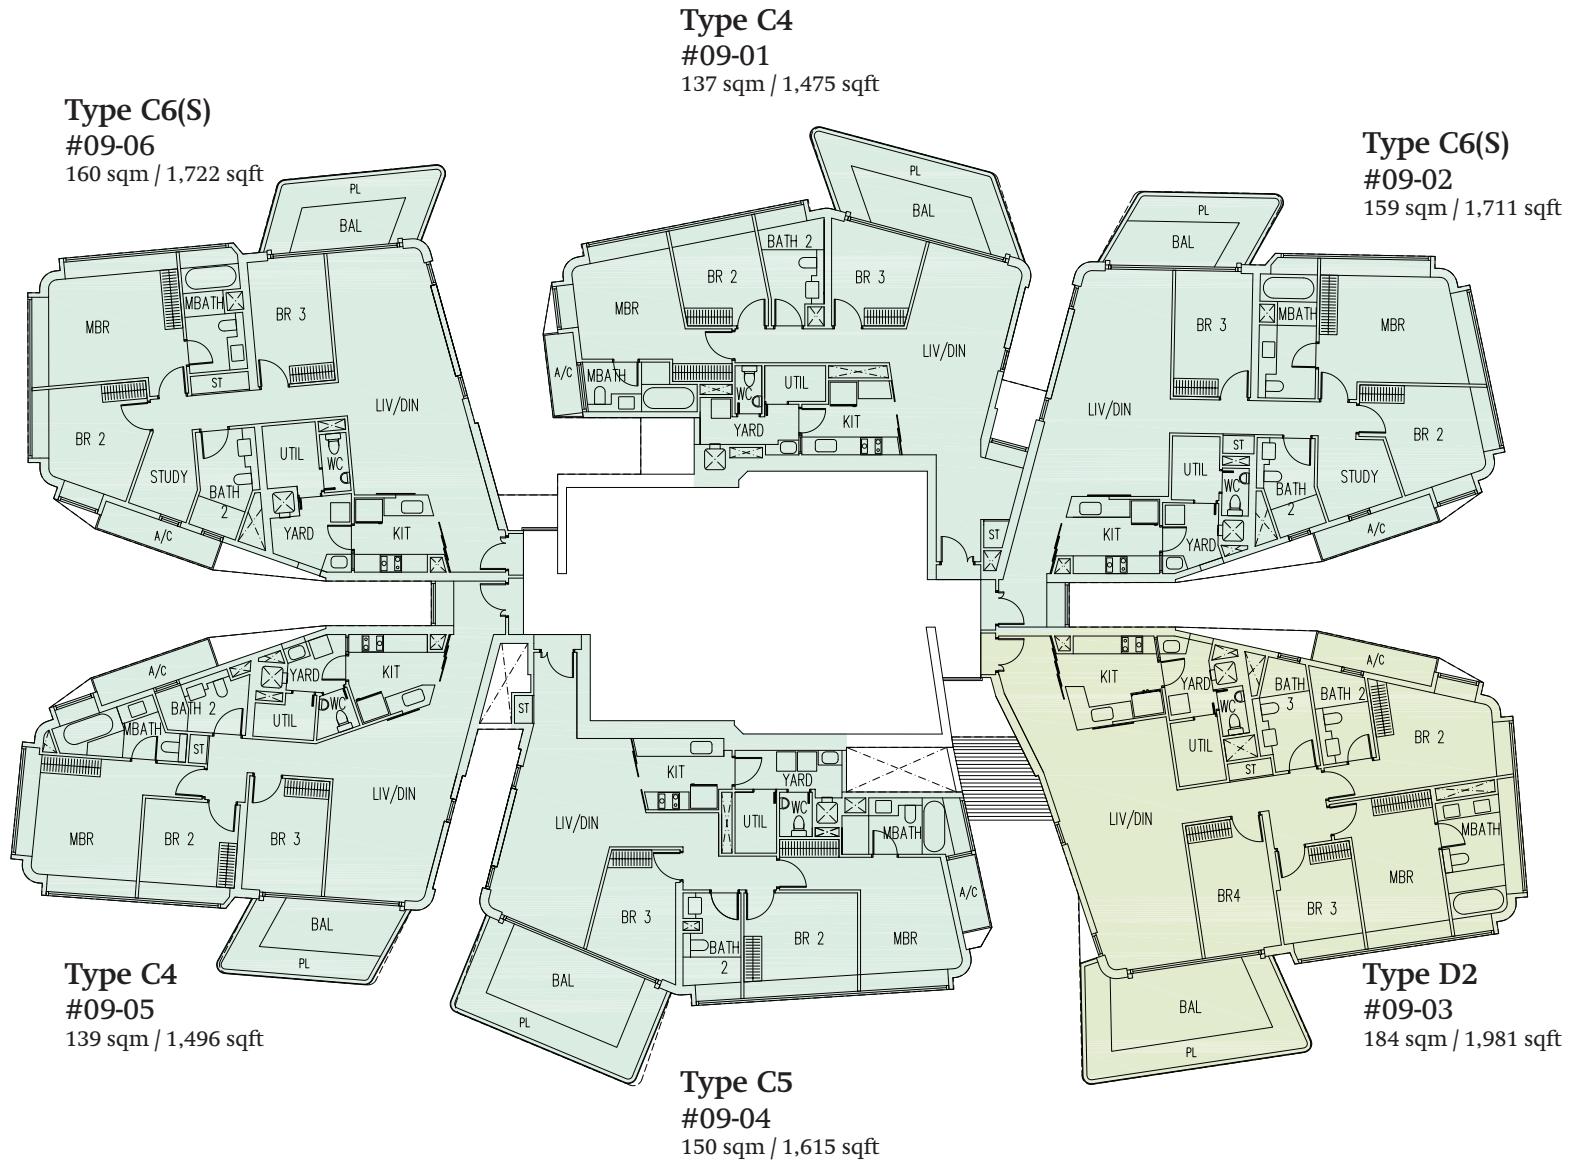

**BLOCK 3
9TH STOREY PLAN**

LEGEND

TYPE A	1 Bedroom + Study	TYPE D	4 Bedrooms
TYPE B	2 Bedrooms / 2 Bedrooms + Study	TYPE GH	4 Bedrooms Garden House
TYPE C	3 Bedrooms / 3 Bedrooms + Study	TYPE PH	4 Bedrooms Penthouse