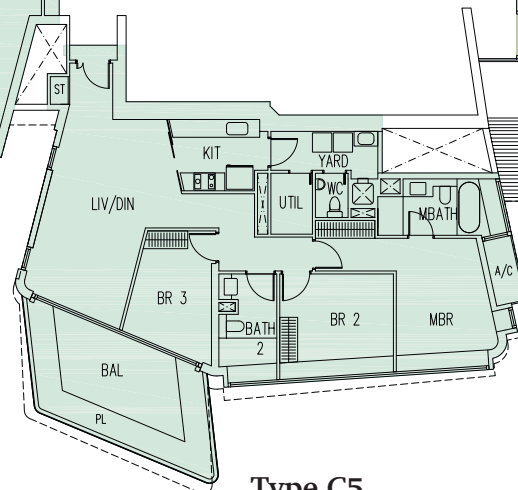

159 sqm / 1,711 sqft

Type C4

#18-05

139 sqm / 1,496 sqft

Type C5

#18-04

150 sqm / 1,615 sqft

Type D2

#18-03

184 sqm / 1,981 sqft

**BLOCK 3  
19TH STOREY PLAN**

LEGEND

TYPE A	1 Bedroom + Study	TYPE D	4 Bedrooms
TYPE B	2 Bedrooms / 2 Bedrooms + Study	TYPE GH	4 Bedrooms Garden House
TYPE C	3 Bedrooms / 3 Bedrooms + Study	TYPE PH	4 Bedrooms Penthouse