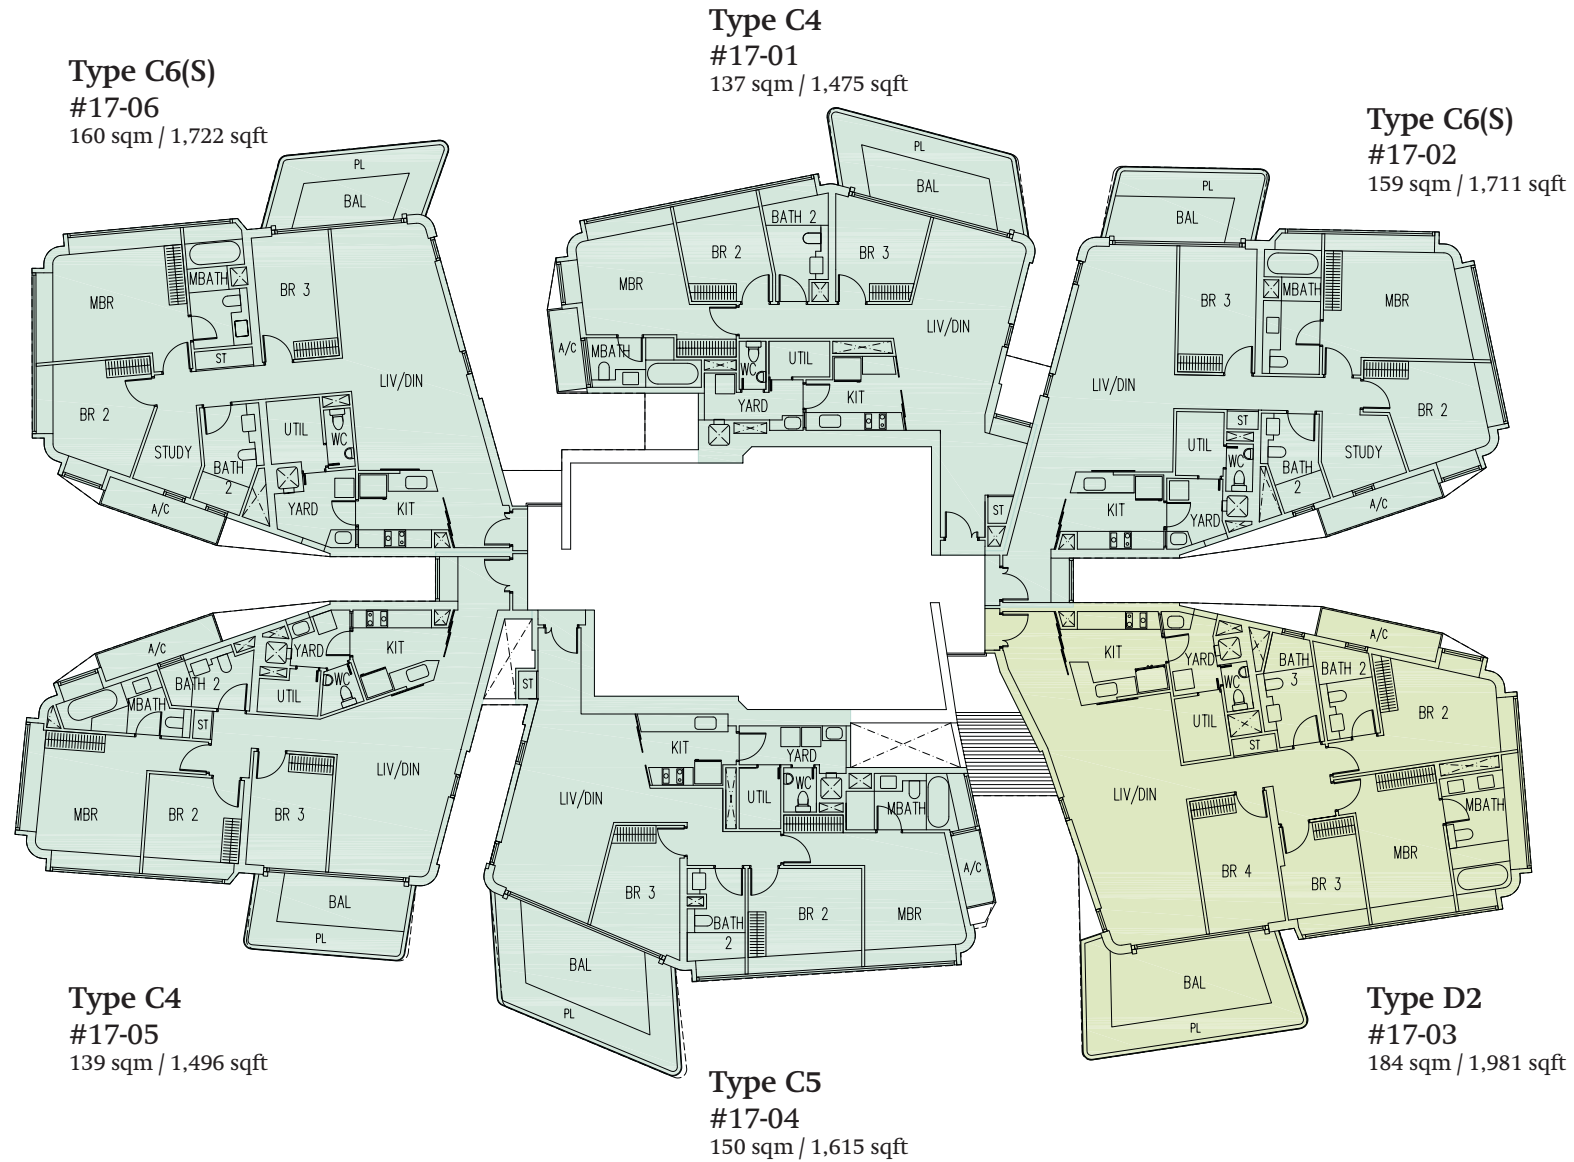

**BLOCK 3
17TH STOREY PLAN**

LEGEND

TYPE A	1 Bedroom + Study	TYPE D	4 Bedrooms
TYPE B	2 Bedrooms / 2 Bedrooms + Study	TYPE GH	4 Bedrooms Garden House
TYPE C	3 Bedrooms / 3 Bedrooms + Study	TYPE PH	4 Bedrooms Penthouse