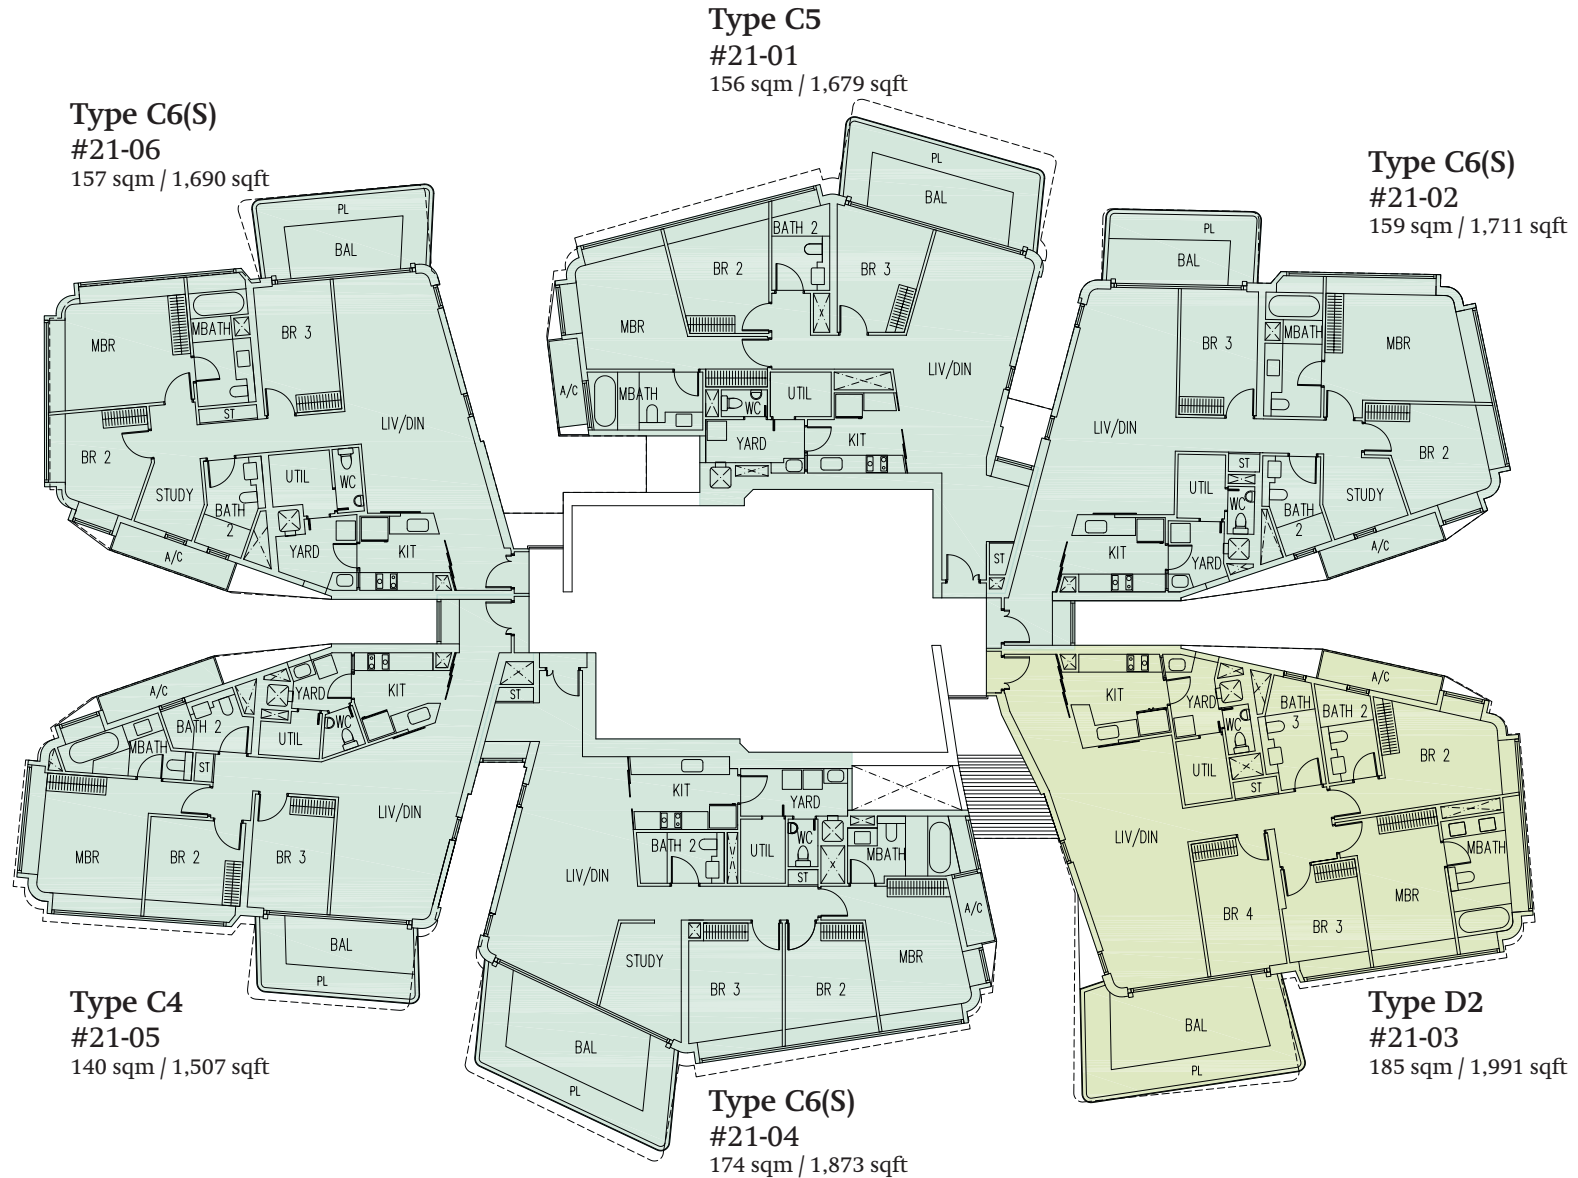

**BLOCK 3
21ST STOREY PLAN**

LEGEND

TYPE A	1 Bedroom + Study	TYPE D	4 Bedrooms
TYPE B	2 Bedrooms / 2 Bedrooms + Study	TYPE GH	4 Bedrooms Garden House
TYPE C	3 Bedrooms / 3 Bedrooms + Study	TYPE PH	4 Bedrooms Penthouse