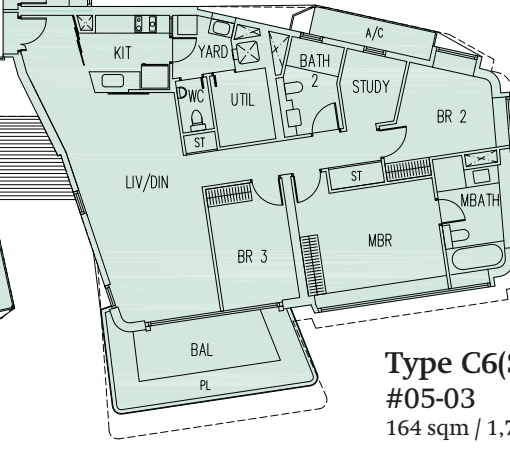

607 sqm / 6,534 sqft

**Type GH2**

**#01-03**

455 sqm / 4,898 sqft

BLOCK 3  
3RD STOREY PLAN

LEGEND

TYPE A	1 Bedroom + Study	TYPE D	4 Bedrooms
TYPE B	2 Bedrooms / 2 Bedrooms + Study	TYPE GH	4 Bedrooms Garden House
TYPE C	3 Bedrooms / 3 Bedrooms + Study	TYPE PH	4 Bedrooms Penthouse

**BLOCK 3  
5TH STOREY PLAN**

LEGEND

TYPE A	1 Bedroom + Study	TYPE D	4 Bedrooms
TYPE B	2 Bedrooms / 2 Bedrooms + Study	TYPE GH	4 Bedrooms Garden House
TYPE C	3 Bedrooms / 3 Bedrooms + Study	TYPE PH	4 Bedrooms Penthouse

**Type C5**  
#05-06  
150 sqm / 1,615 sqft

**Type C4**  
#05-01  
136 sqm / 1,464 sqft

**Type C5**  
#05-02  
149 sqm / 1,604 sqft

**Type C4**  
#05-05  
135 sqm / 1,453 sqft

**Type C5**  
#05-04  
144 sqm / 1,550 sqft

**Type C6(S)**  
#05-03  
164 sqm / 1,765 sqft

**BLOCK 3  
6TH STOREY PLAN**

LEGEND

TYPE A	1 Bedroom + Study	TYPE D	4 Bedrooms
TYPE B	2 Bedrooms / 2 Bedrooms + Study	TYPE GH	4 Bedrooms Garden House
TYPE C	3 Bedrooms / 3 Bedrooms + Study	TYPE PH	4 Bedrooms Penthouse