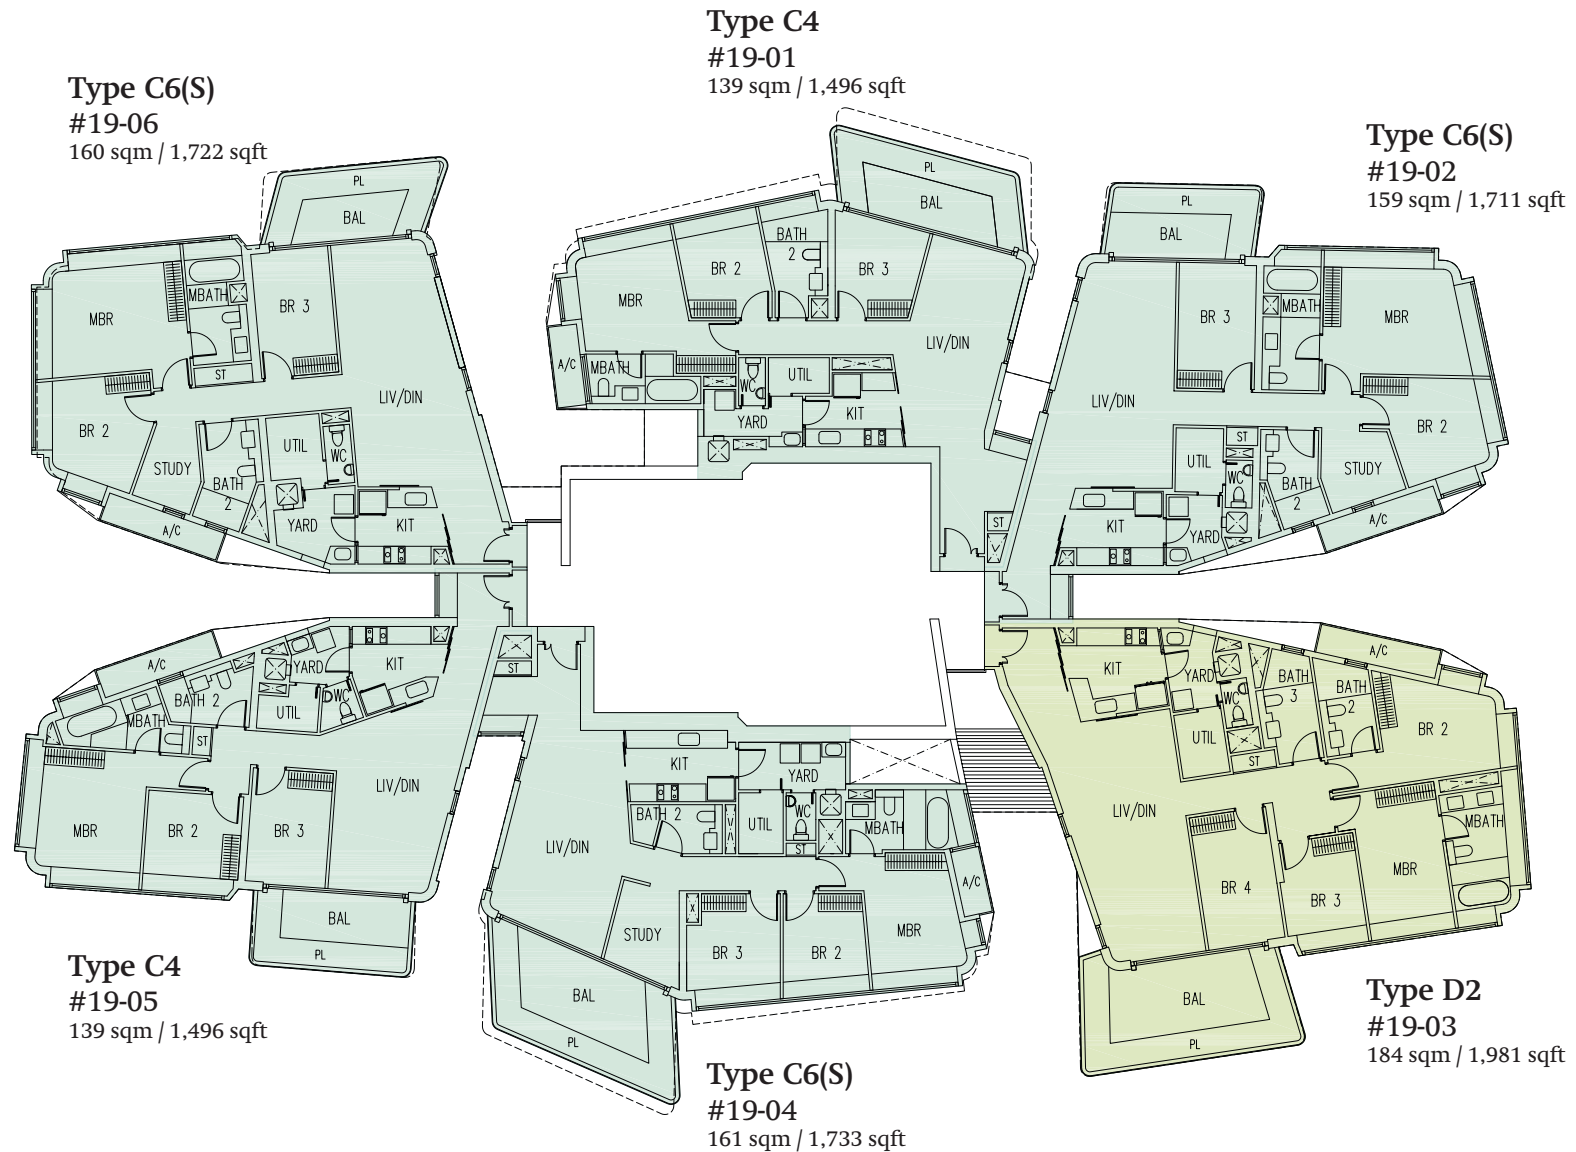

**Type GH2  
#01-06  
607 sqm / 6,534 sqft**

**Type GH2  
#01-05  
607 sqm / 6,534 sqft**

**Type GH2  
#01-02  
456 sqm / 4,908 sqft**

**Type GH2  
#01-03  
455 sqm / 4,898 sqft**

**BLOCK 3  
1ST STOREY PLAN**

#18-03

184 sqm / 1,981 sqft

**BLOCK 3  
19TH STOREY PLAN**

LEGEND

TYPE A	1 Bedroom + Study	TYPE D	4 Bedrooms
TYPE B	2 Bedrooms / 2 Bedrooms + Study	TYPE GH	4 Bedrooms Garden House
TYPE C	3 Bedrooms / 3 Bedrooms + Study	TYPE PH	4 Bedrooms Penthouse

**BLOCK 3  
20TH STOREY PLAN**

LEGEND

TYPE A	1 Bedroom + Study	TYPE D	4 Bedrooms
TYPE B	2 Bedrooms / 2 Bedrooms + Study	TYPE GH	4 Bedrooms Garden House
TYPE C	3 Bedrooms / 3 Bedrooms + Study	TYPE PH	4 Bedrooms Penthouse