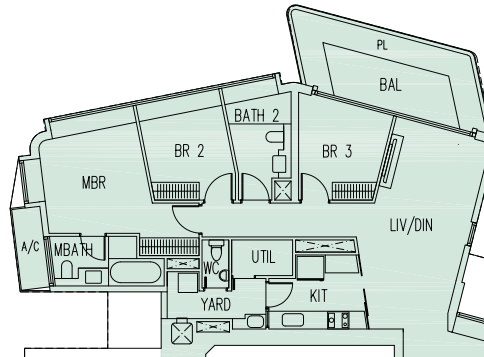

Type C4
#15-01
137 sqm / 1,475 sqft