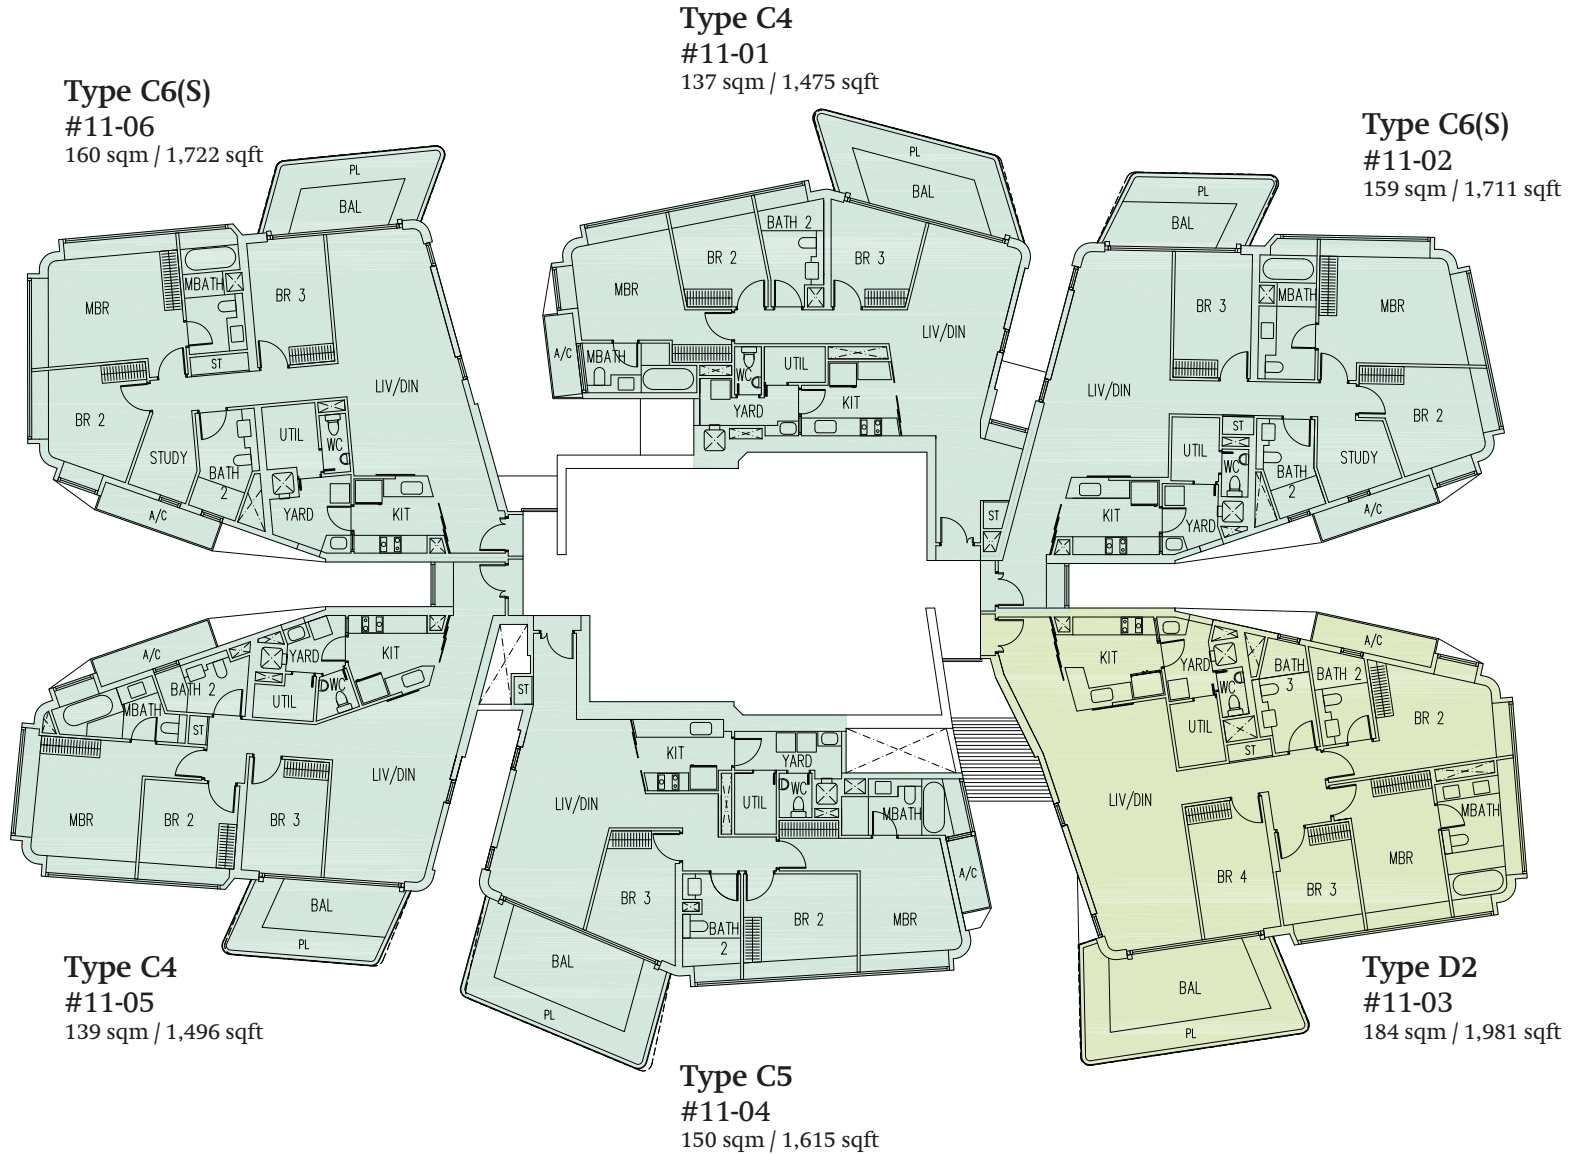

**BLOCK 3
11TH STOREY PLAN**

LEGEND

TYPE A	1 Bedroom + Study	TYPE D	4 Bedrooms
TYPE B	2 Bedrooms / 2 Bedrooms + Study	TYPE GH	4 Bedrooms Garden House
TYPE C	3 Bedrooms / 3 Bedrooms + Study	TYPE PH	4 Bedrooms Penthouse