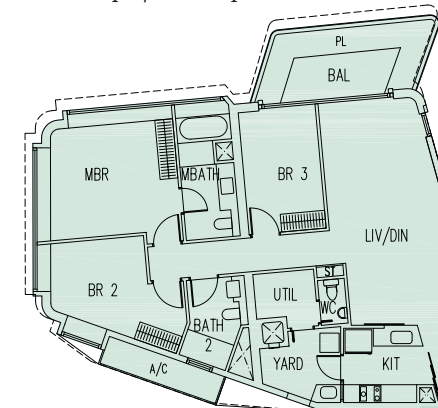

Type C5
#05-06
150 sqm / 1,615 sqft