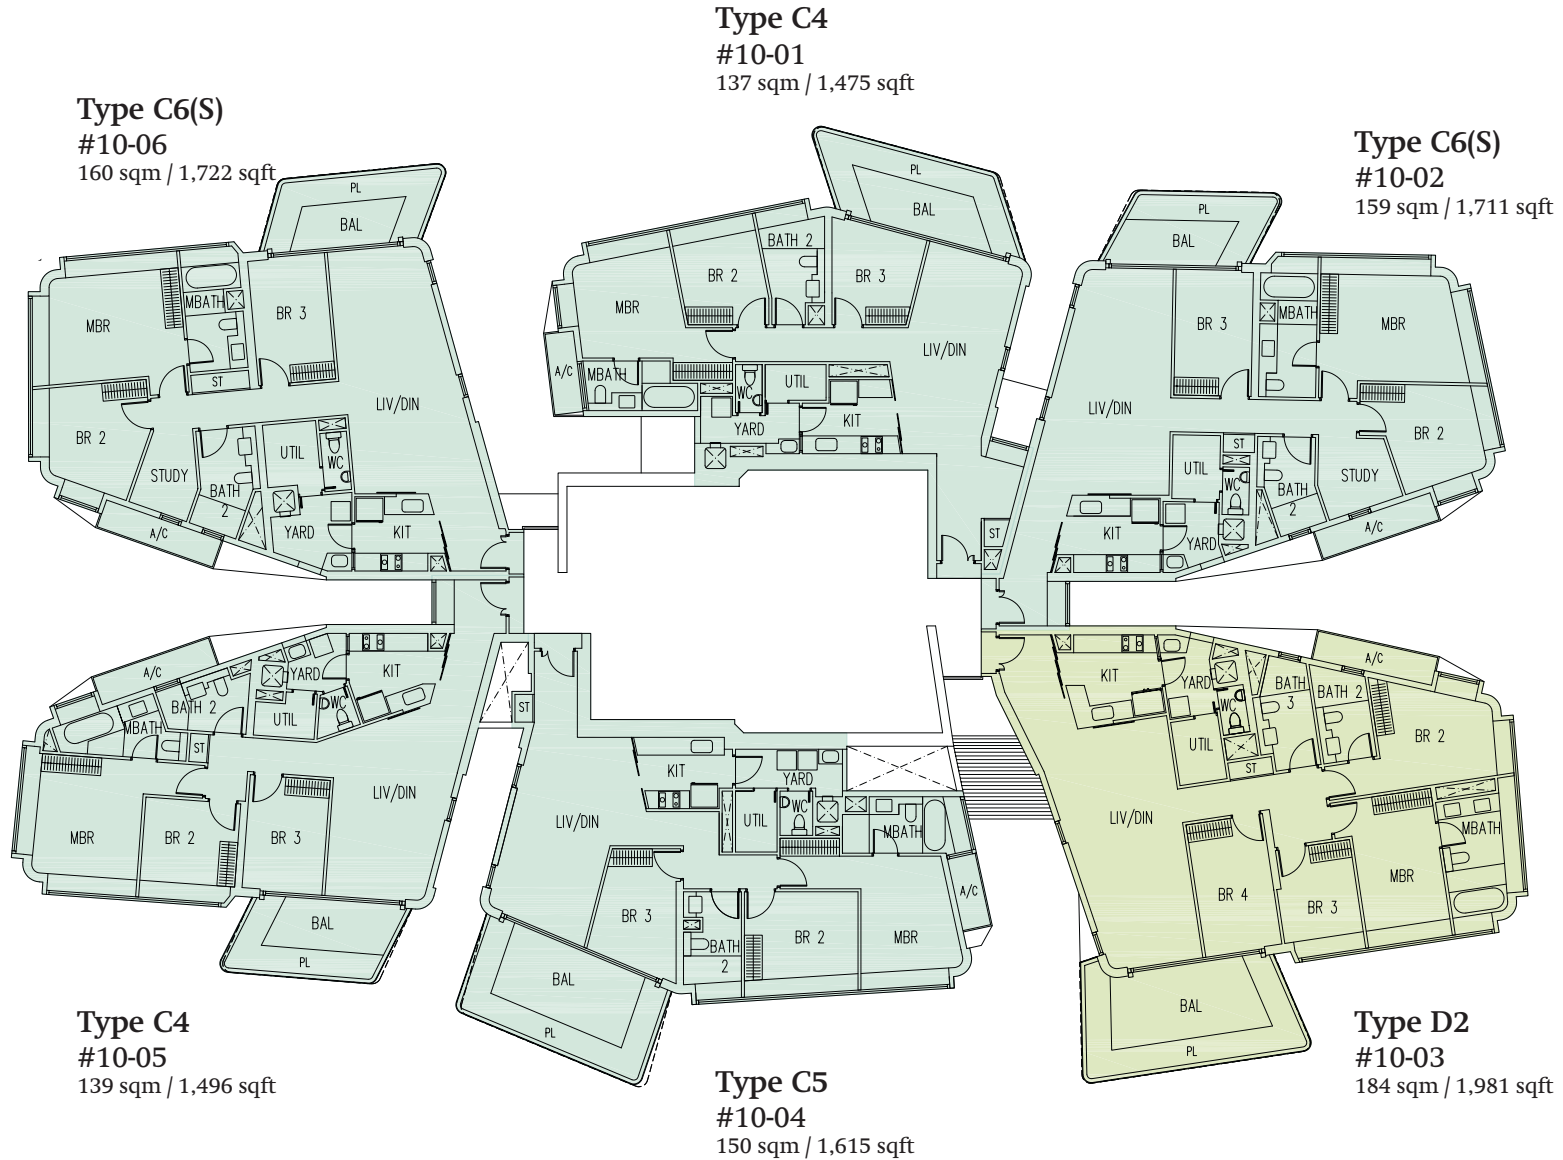

**Type GH2  
#01-06  
607 sqm / 6,534 sqft**

**Type GH2  
#01-05  
607 sqm / 6,534 sqft**

**Type GH2  
#01-02  
456 sqm / 4,908 sqft**

**Type GH2  
#01-03  
455 sqm / 4,898 sqft**

**BLOCK 3  
1ST STOREY PLAN**

**BLOCK 3  
9TH STOREY PLAN**

LEGEND

TYPE A	1 Bedroom + Study	TYPE D	4 Bedrooms
TYPE B	2 Bedrooms / 2 Bedrooms + Study	TYPE GH	4 Bedrooms Garden House
TYPE C	3 Bedrooms / 3 Bedrooms + Study	TYPE PH	4 Bedrooms Penthouse

**BLOCK 3  
10TH STOREY PLAN**

LEGEND

TYPE A	1 Bedroom + Study	TYPE D	4 Bedrooms
TYPE B	2 Bedrooms / 2 Bedrooms + Study	TYPE GH	4 Bedrooms Garden House
TYPE C	3 Bedrooms / 3 Bedrooms + Study	TYPE PH	4 Bedrooms Penthouse