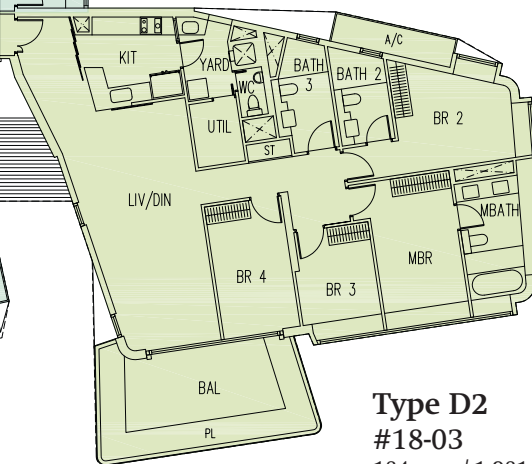

159 sqm / 1,711 sqft

Type C4

#18-05

139 sqm / 1,496 sqft

Type C5

#18-04

150 sqm / 1,615 sqft

Type D2

#18-03

184 sqm / 1,981 sqft

**BLOCK 3  
19TH STOREY PLAN**

LEGEND

TYPE A	1 Bedroom + Study	TYPE D	4 Bedrooms
TYPE B	2 Bedrooms / 2 Bedrooms + Study	TYPE GH	4 Bedrooms Garden House
TYPE C	3 Bedrooms / 3 Bedrooms + Study	TYPE PH	4 Bedrooms Penthouse

**BLOCK 3  
20TH STOREY PLAN**

LEGEND

TYPE A	1 Bedroom + Study	TYPE D	4 Bedrooms
TYPE B	2 Bedrooms / 2 Bedrooms + Study	TYPE GH	4 Bedrooms Garden House
TYPE C	3 Bedrooms / 3 Bedrooms + Study	TYPE PH	4 Bedrooms Penthouse