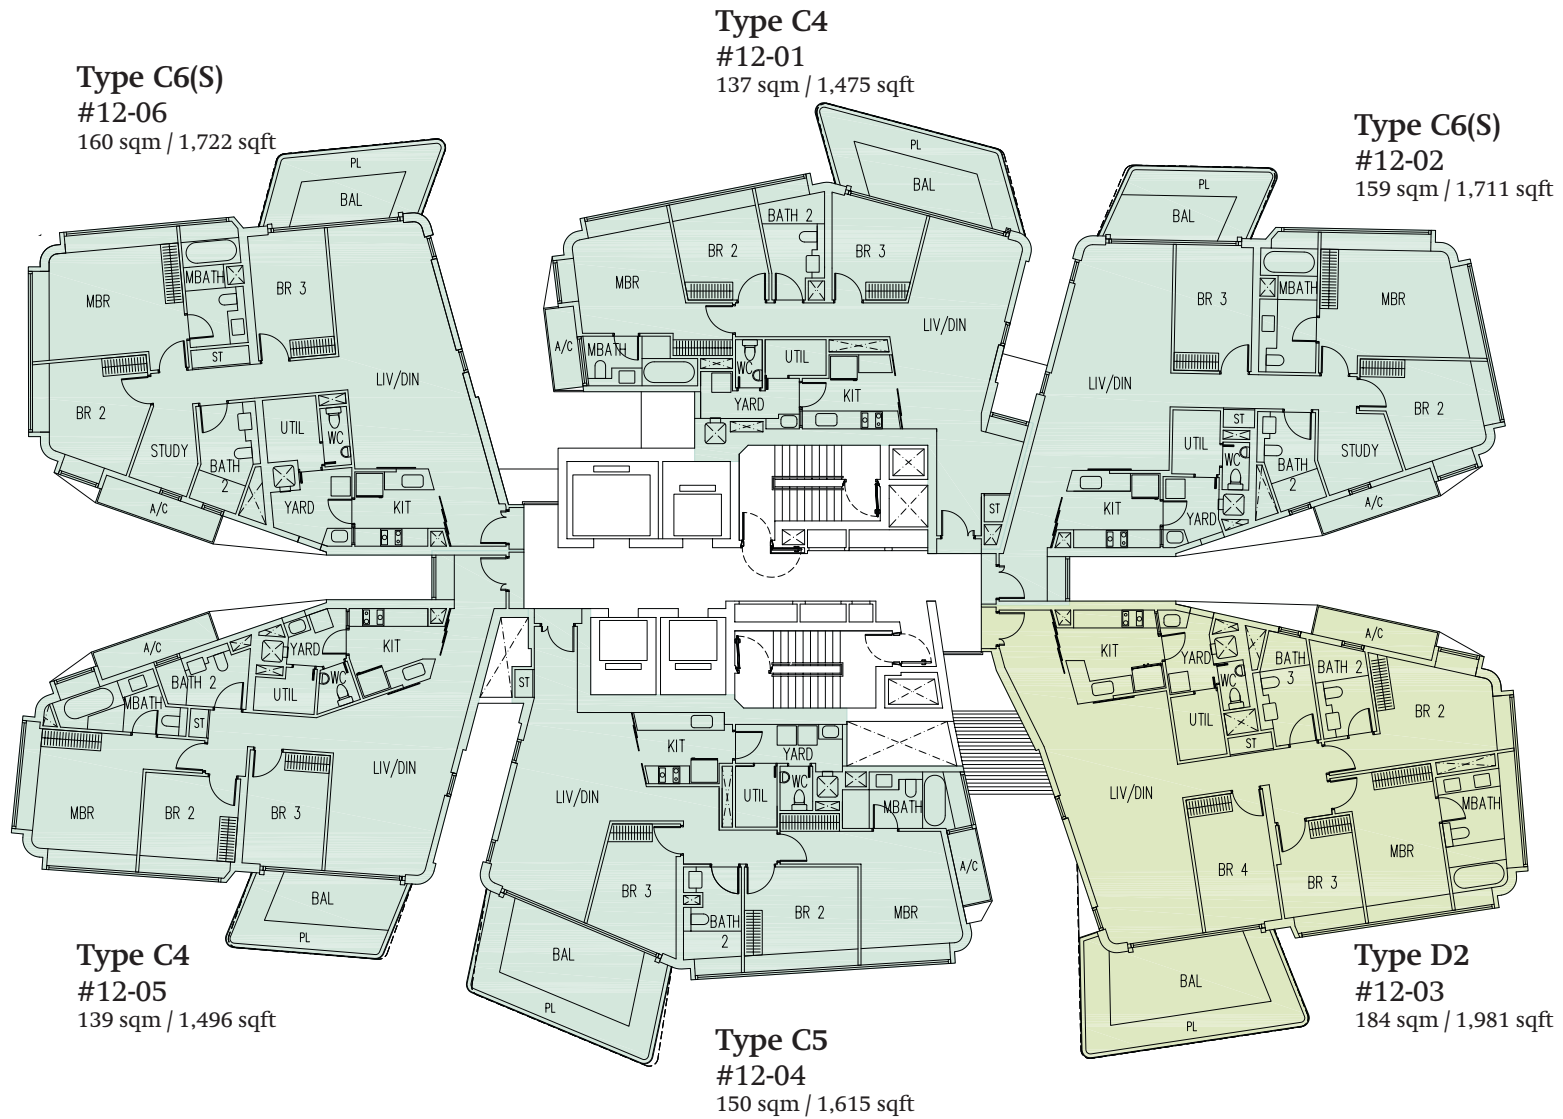

**BLOCK 3
12TH STOREY PLAN**

LEGEND

TYPE A	1 Bedroom + Study	TYPE D	4 Bedrooms
TYPE B	2 Bedrooms / 2 Bedrooms + Study	TYPE GH	4 Bedrooms Garden House
TYPE C	3 Bedrooms / 3 Bedrooms + Study	TYPE PH	4 Bedrooms Penthouse